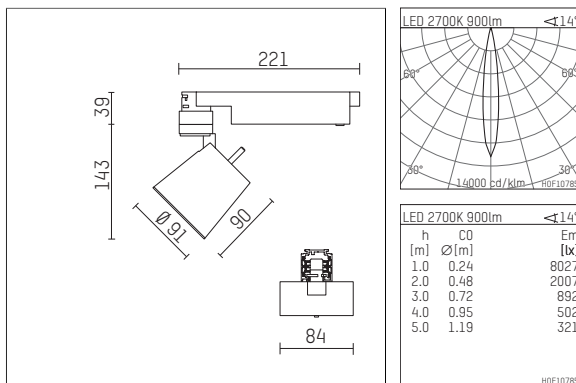

112 242 02 910 D | white

gin.o 2

spotlight

LED | 14 W 2700 K

- spotlight gin.o 2
- with 3 circuit DALI adapter
- for Hoffmeister control.x tracks
- circuit selection is possible while adapter is inserted into the track
- passive thermo management
- with LED 1060 lm
- colour temperature: 2700 K
- colour rendering index: CRI >90
- L90 / B10 (50.000h)
- SDCM < 2
- net luminous flux: 900 lm
- total load: 14 W
- luminous efficacy: 64,3 lm/W
- rotationsymmetrical light distribution, spot
- beam angle: 15 °
- LED power unit integrated in adapter, electronic (DALI), 220-240 V, 0/50/60 Hz
- amplitude dimming
- dimming range: 100-1 %
- housing of die cast aluminium
- adapter of fibreglass reinforced thermoplastic
- microprismatic filter with very high rate of light transmission
- length: 221 mm, width: 84 mm, height: 182 mm
- rotatable 360°, 90° tiltable
- weight: 1,09 kg
- protection rating: IP20
- protection class I
- 5 years Hoffmeister warranty
- Made in Germany
- maximum ambient temperature: 35 ° C
- certificates: manufactured according to DIN VDE 0711 / EN 60598, CE
- colour: white (RAL9016)
- 112 242 02 910 D