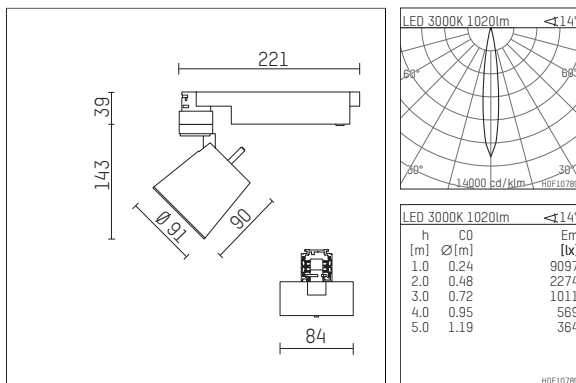

## 112 242 03 721 D | black

gin.o 2  
spotlight  
LED | 14 W 3000 K

- spotlight gin.o 2
- with 3 circuit DALI adapter
- for Hoffmeister control.x tracks
- circuit selection is possible while adapter is inserted into the track
- passive thermo management
- with LED 1200 lm
- colour temperature: 3000 K
- colour rendering index: CRI >90
- L90 / B10 (50.000h)
- SDCM < 2
- net luminous flux: 1020 lm
- total load: 14 W
- luminous efficacy: 72,9 lm/W
- rotationsymmetrical light distribution, spot
- beam angle: 15 °
- LED power unit integrated in adapter, electronic (DALI), 220-240 V, 0/50/60 Hz
- amplitude dimming
- dimming range: 100-1 %
- housing of die cast aluminium
- adapter of fibreglass reinforced thermoplastic
- safety glass, clear
- length: 221 mm, width: 84 mm, height: 182 mm
- rotatable 360°, 90° tiltable
- weight: 1,09 kg
- protection rating: IP20
- protection class I
- 5 years Hoffmeister warranty
- Made in Germany
- maximum ambient temperature: 35 ° C
- certificates: manufactured according to DIN VDE 0711 / EN 60598, CE
- colour: black
- 112 242 03 721 D

### Optional accessories

description accessory general	dimensions in mm	item number	pic.-No.
antiglare flaps for spotlights gin.a, gin.o and lo.nely size 2		103438	01
connection ring suitable for attachment of accessories for spotlights gin.a, gin.o and lo.nely size 2		103447	02
tube screen suitable for attachment of accessories for spotlights gin.a, gin.o and lo.nely size 2		103444	03
connection tube with cross louver suitable for attachment of accessories for spotlights gin.a, gin.o and lo.nely size 2		103441	04
visor suitable for attachment of accessories for spotlights gin.a, gin.o and lo.nely size 2		104750	05