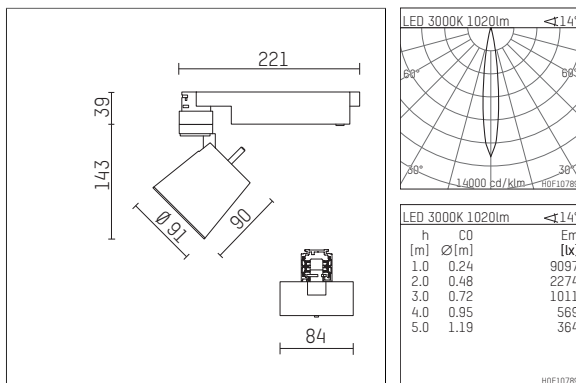

112 242 03 906 D | silver

gin.o 2
spotlight
LED | 14 W 3000 K

- spotlight gin.o 2
- with 3 circuit DALI adapter
- for Hoffmeister control.x tracks
- circuit selection is possible while adapter is inserted into the track
- passive thermo management
- with LED 1200 lm
- colour temperature: 3000 K
- colour rendering index: CRI >90
- L90 / B10 (50.000h)
- SDCM < 2
- net luminous flux: 1020 lm
- total load: 14 W
- luminous efficacy: 72,9 lm/W
- rotationsymmetrical light distribution, spot
- beam angle: 15 °
- LED power unit integrated in adapter, electronic (DALI), 220-240 V, 0/50/60 Hz
- amplitude dimming
- dimming range: 100-1 %
- housing of die cast aluminium
- adapter of fibreglass reinforced thermoplastic
- safety glass, clear
- length: 221 mm, width: 84 mm, height: 182 mm
- rotatable 360°, 90° tiltable
- weight: 1,09 kg
- protection rating: IP20
- protection class I
- 5 years Hoffmeister warranty
- Made in Germany
- maximum ambient temperature: 35 ° C
- certificates: manufactured according to DIN VDE 0711 / EN 60598, CE
- colour: silver
- 112 242 03 906 D

Additional optional accessory components

description accessory general	dimensions in mm	item number	pic.-No.
soft.shape lens for spotlights gin.a, gin.o and lo.nely size 2	Ø: 74	104228	01
soft.spot lens for spotlights gin.a, gin.o and lo.nely size 2	Ø: 74	103461	01
sculpture lens for spotlights gin.a, gin.o and lo.nely size 2	Ø: 74	103460	02
prismatic glass for spotlights gin.a, gin.o and lo.nely size 2	Ø: 74	104915	03
honeycomb louver for spotlights gin.a, gin.o and lo.nely size 2		103448	04
Dichroitic conversion filter daylight filter, conversion from 3000K to 5000K for spotlights gin.a, gin.o and lo.nely size 2	Ø: 74	103459	05
Dichroitic conversion filter neutral filter, conversion from 3000K to 4000K for spotlights gin.a, gin.o and lo.nely size 2	Ø: 74	103458	06
Dichroitic conversion filter warm tone filter, conversion from 3000K to 2400K for spotlights gin.a, gin.o and lo.nely size 2	Ø: 74	103457	07