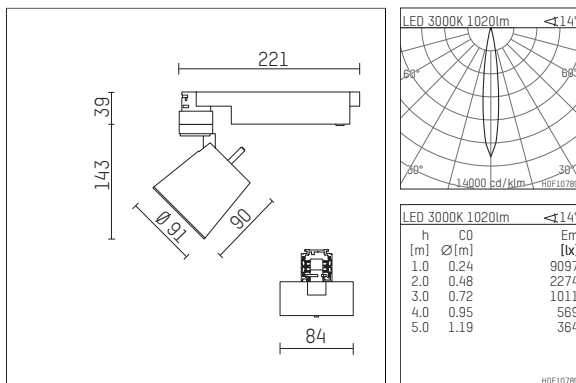

112 242 03 910 D | white

gin.o 2
spotlight
LED | 14 W 3000 K

- spotlight gin.o 2
- with 3 circuit DALI adapter
- for Hoffmeister control.x tracks
- circuit selection is possible while adapter is inserted into the track
- passive thermo management
- with LED 1200 lm
- colour temperature: 3000 K
- colour rendering index: CRI >90
- L90 / B10 (50.000h)
- SDCM < 2
- net luminous flux: 1020 lm
- total load: 14 W
- luminous efficacy: 72,9 lm/W
- rotationsymmetrical light distribution, spot
- beam angle: 15 °
- LED power unit integrated in adapter, electronic (DALI), 220-240 V, 0/50/60 Hz
- amplitude dimming
- dimming range: 100-1 %
- housing of die cast aluminium
- adapter of fibreglass reinforced thermoplastic
- safety glass, clear
- length: 221 mm, width: 84 mm, height: 182 mm
- rotatable 360°, 90° tiltable
- weight: 1,09 kg
- protection rating: IP20
- protection class I
- 5 years Hoffmeister warranty
- Made in Germany
- maximum ambient temperature: 35 ° C
- certificates: manufactured according to DIN VDE 0711 / EN 60598, CE
- colour: white (RAL9016)
- 112 242 03 910 D

Additional optional accessory components

description accessory general	dimensions in mm	item number	pic.-No.
soft.shape lens for spotlights gin.a, gin.o and lo.nely size 2	Ø: 74	104228	01
soft.spot lens for spotlights gin.a, gin.o and lo.nely size 2	Ø: 74	103461	01
sculpture lens for spotlights gin.a, gin.o and lo.nely size 2	Ø: 74	103460	02
prismatic glass for spotlights gin.a, gin.o and lo.nely size 2	Ø: 74	104915	03
honeycomb louver for spotlights gin.a, gin.o and lo.nely size 2		103448	04
Dichroitic conversion filter daylight filter, conversion from 3000K to 5000K for spotlights gin.a, gin.o and lo.nely size 2	Ø: 74	103459	05
Dichroitic conversion filter neutral filter, conversion from 3000K to 4000K for spotlights gin.a, gin.o and lo.nely size 2	Ø: 74	103458	06
Dichroitic conversion filter warm tone filter, conversion from 3000K to 2400K for spotlights gin.a, gin.o and lo.nely size 2	Ø: 74	103457	07