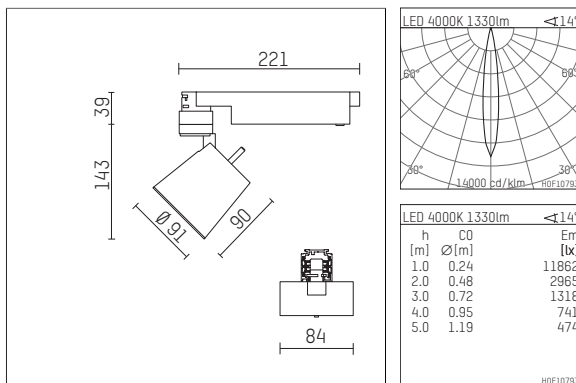

112 242 04 721 D | black

gin.o 2
spotlight
LED | 14 W 4000 K

- spotlight gin.o 2
- with 3 circuit DALI adapter
- for Hoffmeister control.x tracks
- circuit selection is possible while adapter is inserted into the track
- passive thermo management
- with LED 1560 lm
- colour temperature: 4000 K
- colour rendering index: CRI >80
- L90 / B10 (50.000h)
- SDCM < 2
- net luminous flux: 1330 lm
- total load: 14 W
- luminous efficacy: 95,0 lm/W
- rotationsymmetrical light distribution, spot
- beam angle: 15 °
- LED power unit integrated in adapter, electronic (DALI), 220-240 V, 0/50/60 Hz
- amplitude dimming
- dimming range: 100-1 %
- housing of die cast aluminium
- adapter of fibreglass reinforced thermoplastic
- safety glass, clear
- length: 221 mm, width: 84 mm, height: 182 mm
- rotatable 360°, 90° tiltable
- weight: 1,09 kg
- protection rating: IP20
- protection class I
- 5 years Hoffmeister warranty
- Made in Germany
- maximum ambient temperature: 35 ° C
- certificates: manufactured according to DIN VDE 0711 / EN 60598, CE
- colour: black
- 112 242 04 721 D

Additional optional accessory components

description accessory general	dimensions in mm	item number	pic.-No.
soft.shape lens for spotlights gin.a, gin.o and lo.nely size 2	Ø: 74	104228	01
soft.spot lens for spotlights gin.a, gin.o and lo.nely size 2	Ø: 74	103461	01
sculpture lens for spotlights gin.a, gin.o and lo.nely size 2	Ø: 74	103460	02
prismatic glass for spotlights gin.a, gin.o and lo.nely size 2	Ø: 74	104915	03
honeycomb louver for spotlights gin.a, gin.o and lo.nely size 2		103448	04
Dichroitic conversion filter daylight filter, conversion from 3000K to 5000K for spotlights gin.a, gin.o and lo.nely size 2	Ø: 74	103459	05
Dichroitic conversion filter neutral filter, conversion from 3000K to 4000K for spotlights gin.a, gin.o and lo.nely size 2	Ø: 74	103458	06
Dichroitic conversion filter warm tone filter, conversion from 3000K to 2400K for spotlights gin.a, gin.o and lo.nely size 2	Ø: 74	103457	07