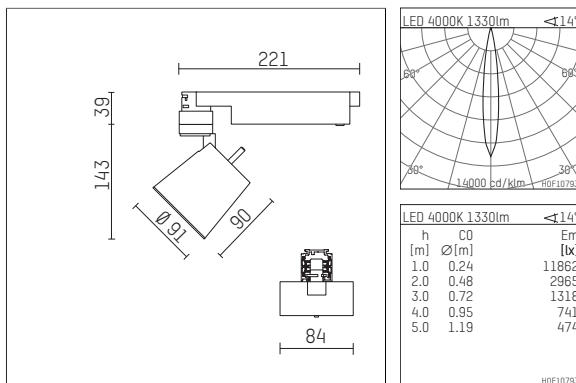

112 242 04 906 D | silver

gin.o 2
spotlight
LED | 14 W 4000 K

- spotlight gin.o 2
- with 3 circuit DALI adapter
- for Hoffmeister control.x tracks
- circuit selection is possible while adapter is inserted into the track
- passive thermo management
- with LED 1560 lm
- colour temperature: 4000 K
- colour rendering index: CRI >80
- L90 / B10 (50.000h)
- SDCM < 2
- net luminous flux: 1330 lm
- total load: 14 W
- luminous efficacy: 95,0 lm/W
- rotationsymmetrical light distribution, spot
- beam angle: 15 °
- LED power unit integrated in adapter, electronic (DALI), 220-240 V, 0/50/60 Hz
- amplitude dimming
- dimming range: 100-1 %
- housing of die cast aluminium
- adapter of fibreglass reinforced thermoplastic
- safety glass, clear
- length: 221 mm, width: 84 mm, height: 182 mm
- rotatable 360°, 90° tiltable
- weight: 1,09 kg
- protection rating: IP20
- protection class I
- 5 years Hoffmeister warranty
- Made in Germany
- maximum ambient temperature: 35 ° C
- certificates: manufactured according to DIN VDE 0711 / EN 60598, CE
- colour: silver
- 112 242 04 906 D

Additional optional accessory components

description accessory general	dimensions in mm	item number	pic.-No.
soft.shape lens for spotlights gin.a, gin.o and lo.nely size 2	Ø: 74	104228	01
soft.spot lens for spotlights gin.a, gin.o and lo.nely size 2	Ø: 74	103461	01
sculpture lens for spotlights gin.a, gin.o and lo.nely size 2	Ø: 74	103460	02
prismatic glass for spotlights gin.a, gin.o and lo.nely size 2	Ø: 74	104915	03
honeycomb louver for spotlights gin.a, gin.o and lo.nely size 2		103448	04
Dichroitic conversion filter daylight filter, conversion from 3000K to 5000K for spotlights gin.a, gin.o and lo.nely size 2	Ø: 74	103459	05
Dichroitic conversion filter neutral filter, conversion from 3000K to 4000K for spotlights gin.a, gin.o and lo.nely size 2	Ø: 74	103458	06
Dichroitic conversion filter warm tone filter, conversion from 3000K to 2400K for spotlights gin.a, gin.o and lo.nely size 2	Ø: 74	103457	07