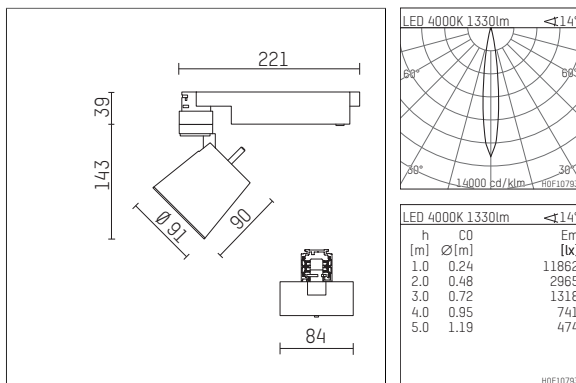

## 112 242 04 910 D | white

gin.o 2  
spotlight  
LED | 14 W 4000 K

- spotlight gin.o 2
- with 3 circuit DALI adapter
- for Hoffmeister control.x tracks
- circuit selection is possible while adapter is inserted into the track
- passive thermo management
- with LED 1560 lm
- colour temperature: 4000 K
- colour rendering index: CRI >80
- L90 / B10 (50.000h)
- SDCM < 2
- net luminous flux: 1330 lm
- total load: 14 W
- luminous efficacy: 95,0 lm/W
- rotationsymmetrical light distribution, spot
- beam angle: 15 °
- LED power unit integrated in adapter, electronic (DALI), 220-240 V, 0/50/60 Hz
- amplitude dimming
- dimming range: 100-1 %
- housing of die cast aluminium
- adapter of fibreglass reinforced thermoplastic
- safety glass, clear
- length: 221 mm, width: 84 mm, height: 182 mm
- rotatable 360°, 90° tiltable
- weight: 1,09 kg
- protection rating: IP20
- protection class I
- 5 years Hoffmeister warranty
- Made in Germany
- maximum ambient temperature: 35 ° C
- certificates: manufactured according to DIN VDE 0711 / EN 60598, CE
- colour: white (RAL9016)
- 112 242 04 910 D