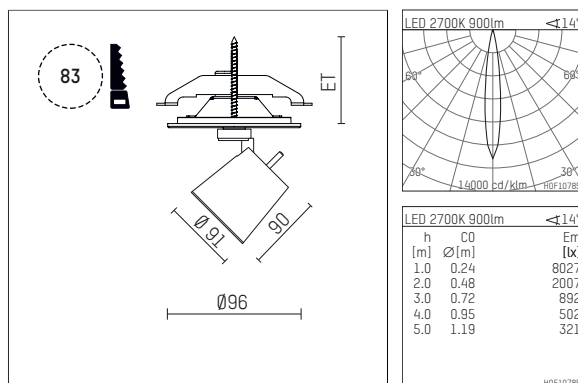

11224212 721-PA | black

gin.o 2
spotlight
LED | 14 W 2700 K

- spotlight gin.o 2
- with recessed mounting plate
- for recessed installation into wall or ceiling
- passive thermo management
- with LED 1060 lm
- colour temperature: 2700 K
- colour rendering index: CRI >90
- L90 / B10 (50.000h)
- SDCM < 2
- net luminous flux: 900 lm
- total load: 14 W
- luminous efficacy: 64,3 lm/W
- rotationsymmetrical light distribution, spot
- beam angle: 15 °
- with external LED power unit, electronic, 220-240 V, 50/60 Hz
- Dimming with external dimmers possible (trailing-edge and leading-edge)
- power supply: supply cord with plug connection 2x5x2,5 mm², length: 360 mm
- suitable for through wiring
- housing of die cast aluminium
- microprismatic filter with very high rate of light transmission
- ceiling plate of die cast aluminium
- diameter: 96 mm, recessing diameter: 83 mm
- recessing depth: 63 mm, ceiling thickness: 1-45 mm
- rotatable 360°, 90° tiltable
- weight: 1,21 kg
- 5 years Hoffmeister warranty
- Made in Germany
- maximum ambient temperature: 35 ° C
- certificates: manufactured according to DIN VDE 0711 / EN 60598, CE
- colour: black
- 11224212 721-PA