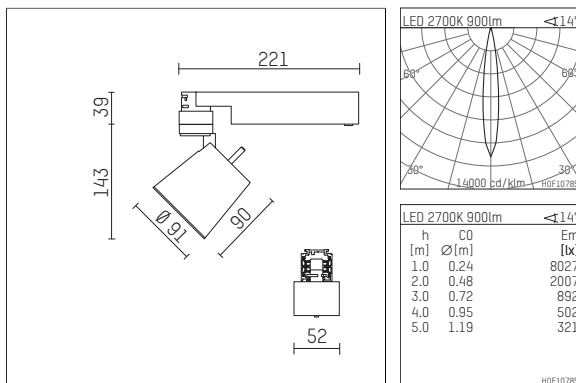

112 242 12 721 | black

gin.o 2

spotlight

LED | 14 W 2700 K

- spotlight gin.o 2
- with 3 circuit universal adapter
- for Hoffmeister control.x tracks
- circuit selection is possible while adapter is inserted into the track
- passive thermo management
- with LED 1060 lm
- colour temperature: 2700 K
- colour rendering index: CRI >90
- L90 / B10 (50.000h)
- SDCM < 2
- net luminous flux: 900 lm
- total load: 14 W
- luminous efficacy: 64,3 lm/W
- rotationsymmetrical light distribution, spot
- beam angle: 15 °
- LED power unit integrated in adapter, electronic (POTI), 220-240 V, 0/50/60 Hz
- amplitude dimming
- adapter with integrated potentiometer
- dimming range: 100-1,4 %
- housing of die cast aluminium
- adapter of fibreglass reinforced thermoplastic
- microprismatic filter with very high rate of light transmission
- length: 221 mm, width: 52 mm, height: 182 mm
- rotatable 360°, 90° tiltable
- weight: 1,09 kg
- protection rating: IP20
- protection class I
- 5 years Hoffmeister warranty
- Made in Germany
- maximum ambient temperature: 35 ° C
- certificates: manufactured according to DIN VDE 0711 / EN 60598, CE
- colour: black
- 112 242 12 721

- Overview of accessories on the following page / s

112 242 12 721
accessory

Optional accessories

| description accessory general | dimensions in mm | item number | pic.-No. |
|---|------------------|-------------|----------|
| antiglare flaps for spotlights gin.a, gin.o and lo.nely size 2 | | 103438 | 01 |
| connection ring suitable for attachment of accessories for spotlights gin.a, gin.o and lo.nely size 2 | | 103447 | 02 |
| tube screen suitable for attachment of accessories for spotlights gin.a, gin.o and lo.nely size 2 | | 103444 | 03 |
| connection tube with cross louver suitable for attachment of accessories for spotlights gin.a, gin.o and lo.nely size 2 | | 103441 | 04 |
| visor suitable for attachment of accessories for spotlights gin.a, gin.o and lo.nely size 2 | | 104750 | 05 |