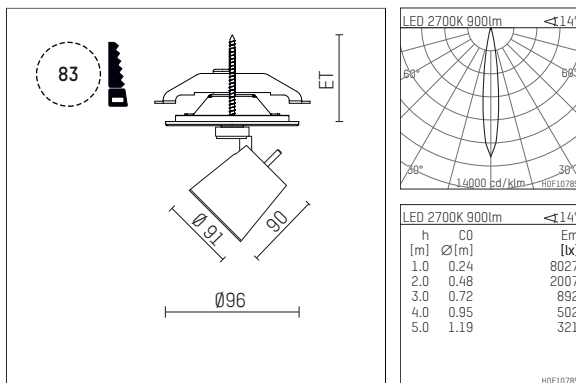

## 11224212 906-PA | silver

gin.o 2  
spotlight  
LED | 14 W 2700 K

- spotlight gin.o 2
- with recessed mounting plate
- for recessed installation into wall or ceiling
- passive thermo management
- with LED 1060 lm
- colour temperature: 2700 K
- colour rendering index: CRI >90
- L90 / B10 (50.000h)
- SDCM < 2
- net luminous flux: 900 lm
- total load: 14 W
- luminous efficacy: 64,3 lm/W
- rotationsymmetrical light distribution, spot
- beam angle: 15 °
- with external LED power unit, electronic, 220-240 V, 0/50/60 Hz
- power supply: supply cord with plug connection 2x5x2,5 mm², length: 360 mm
- suitable for through wiring
- housing of die cast aluminium
- microprismatic filter with very high rate of light transmission
- ceiling plate of die cast aluminium
- diameter: 96 mm, recessing diameter: 83 mm
- recessing depth: 63 mm, ceiling thickness: 1-45 mm
- rotatable 360°, 90° tiltable
- weight: 1,21 kg
- 5 years Hoffmeister warranty
- Made in Germany
- maximum ambient temperature: 35 ° C
- certificates: manufactured according to DIN VDE 0711 / EN 60598, CE
- colour: silver
- 11224212 906-PA