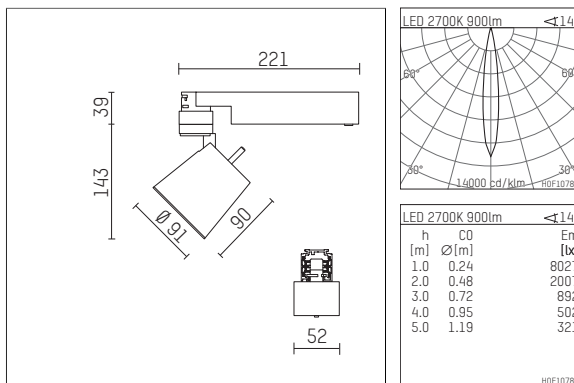

112 242 12 906 | silver

gin.o 2

spotlight

LED | 14 W 2700 K

- spotlight gin.o 2
- with 3 circuit universal adapter
- for Hoffmeister control.x tracks
- circuit selection is possible while adapter is inserted into the track
- passive thermo management
- with LED 1060 lm
- colour temperature: 2700 K
- colour rendering index: CRI >90
- L90 / B10 (50.000h)
- SDCM < 2
- net luminous flux: 900 lm
- total load: 14 W
- luminous efficacy: 64,3 lm/W
- rotationsymmetrical light distribution, spot
- beam angle: 15 °
- LED power unit integrated in adapter, electronic (POTI), 220-240 V, 0/50/60 Hz
- amplitude dimming
- adapter with integrated potentiometer
- dimming range: 100-1,4 %
- housing of die cast aluminium
- adapter of fibreglass reinforced thermoplastic
- microprismatic filter with very high rate of light transmission
- length: 221 mm, width: 52 mm, height: 182 mm
- rotatable 360°, 90° tiltable
- weight: 1,09 kg
- protection rating: IP20
- protection class I
- 5 years Hoffmeister warranty
- Made in Germany
- maximum ambient temperature: 35 ° C
- certificates: manufactured according to DIN VDE 0711 / EN 60598, CE
- colour: silver
- 112 242 12 906

- Overview of accessories on the following page / s

112 242 12 906

accessory

Optional accessories

description accessory general	dimensions in mm	item number	pic.-No.
antiglare flaps for spotlights gin.a, gin.o and lo.nely size 2		103438	01
connection ring suitable for attachment of accessories for spotlights gin.a, gin.o and lo.nely size 2		103445	02
tube screen suitable for attachment of accessories for spotlights gin.a, gin.o and lo.nely size 2		103442	03
connection tube with cross louver suitable for attachment of accessories for spotlights gin.a, gin.o and lo.nely size 2		103439	04
visor suitable for attachment of accessories for spotlights gin.a, gin.o and lo.nely size 2		104748	05