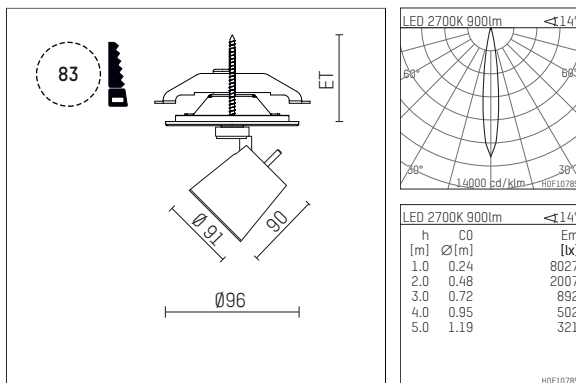

## 11224212 910-PA | white

gin.o 2  
spotlight  
LED | 14 W 2700 K

- spotlight gin.o 2
- with recessed mounting plate
- for recessed installation into wall or ceiling
- passive thermo management
- with LED 1060 lm
- colour temperature: 2700 K
- colour rendering index: CRI >90
- L90 / B10 (50.000h)
- SDCM < 2
- net luminous flux: 900 lm
- total load: 14 W
- luminous efficacy: 64,3 lm/W
- rotationsymmetrical light distribution, spot
- beam angle: 15 °
- with external LED power unit, electronic, 220-240 V, 50/60 Hz
- Dimming with external dimmers possible (trailing-edge and leading-edge)
- power supply: supply cord with plug connection 2x5x2,5 mm², length: 360 mm
- suitable for through wiring
- housing of die cast aluminium
- microprismatic filter with very high rate of light transmission
- ceiling plate of die cast aluminium
- diameter: 96 mm, recessing diameter: 83 mm
- recessing depth: 63 mm, ceiling thickness: 1-45 mm
- rotatable 360°, 90° tiltable
- weight: 1,21 kg
- 5 years Hoffmeister warranty
- Made in Germany
- maximum ambient temperature: 35 ° C
- certificates: manufactured according to DIN VDE 0711 / EN 60598, CE
- colour: white (RAL9016)
- 11224212 910-PA