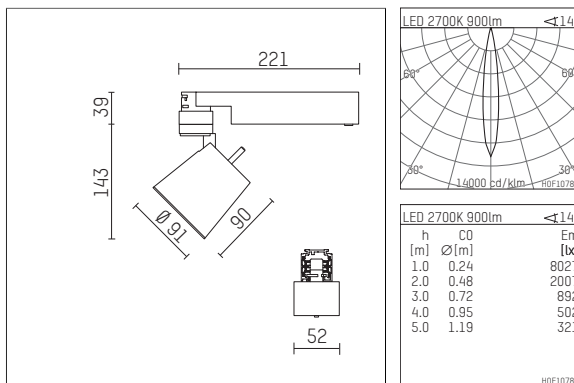

**112 242 12 910 | white**

gin.o 2

spotlight

LED | 14 W 2700 K

- spotlight gin.o 2
- with 3 circuit universal adapter
- for Hoffmeister control.x tracks
- circuit selection is possible while adapter is inserted into the track
- passive thermo management
- with LED 1060 lm
- colour temperature: 2700 K
- colour rendering index: CRI >90
- L90 / B10 (50.000h)
- SDCM < 2
- net luminous flux: 900 lm
- total load: 14 W
- luminous efficacy: 64,3 lm/W
- rotationsymmetrical light distribution, spot
- beam angle: 15 °
- LED power unit integrated in adapter, electronic (POTI), 220-240 V, 0/50/60 Hz
- amplitude dimming
- adapter with integrated potentiometer
- dimming range: 100-1,4 %
- housing of die cast aluminium
- adapter of fibreglass reinforced thermoplastic
- microprismatic filter with very high rate of light transmission
- length: 221 mm, width: 52 mm, height: 182 mm
- rotatable 360°, 90° tiltable
- weight: 1,09 kg
- protection rating: IP20
- protection class I
- 5 years Hoffmeister warranty
- Made in Germany
- maximum ambient temperature: 35 ° C
- certificates: manufactured according to DIN VDE 0711 / EN 60598, CE
- colour: white (RAL9016)
- 112 242 12 910