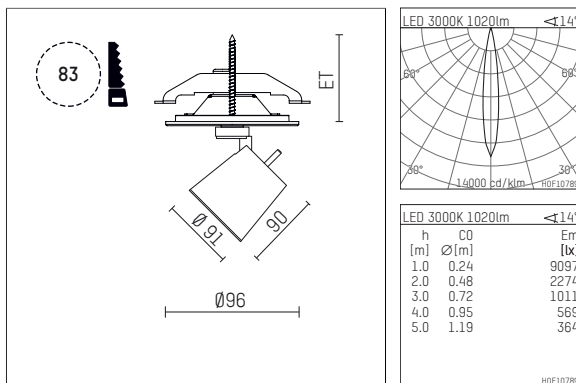

## 11224213 721-PA | black

gin.o 2  
spotlight  
LED | 14 W 3000 K

- spotlight gin.o 2
- with recessed mounting plate
- for recessed installation into wall or ceiling
- passive thermo management
- with LED 1200 lm
- colour temperature: 3000 K
- colour rendering index: CRI >90
- L90 / B10 (50.000h)
- SDCM < 2
- net luminous flux: 1020 lm
- total load: 14 W
- luminous efficacy: 72,9 lm/W
- rotationsymmetrical light distribution, spot
- beam angle: 15 °
- with external LED power unit, electronic, 220-240 V, 50/60 Hz
- Dimming with external dimmers possible (trailing-edge and leading-edge)
- power supply: supply cord with plug connection 2x5x2,5 mm², length: 360 mm
- suitable for through wiring
- housing of die cast aluminium
- safety glass, clear
- ceiling plate of die cast aluminium
- diameter: 96 mm, recessing diameter: 83 mm
- recessing depth: 63 mm, ceiling thickness: 1-45 mm
- rotatable 360°, 90° tiltable
- weight: 1,21 kg
- protection rating: IP20
- protection class I
- 5 years Hoffmeister warranty
- Made in Germany
- maximum ambient temperature: 35 ° C
- certificates: manufactured according to DIN VDE 0711 / EN 60598, CE
- colour: black
- 11224213 721-PA