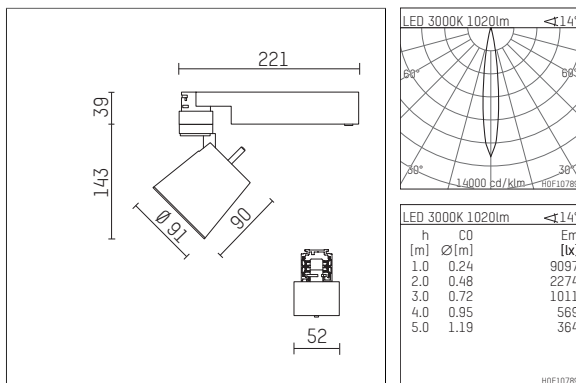

112 242 13 721 | black

gin.o 2  
spotlight  
LED | 14 W 3000 K

- spotlight gin.o 2
- with 3 circuit universal adapter
- for Hoffmeister control.x tracks
- circuit selection is possible while adapter is inserted into the track
- passive thermo management
- with LED 1200 lm
- colour temperature: 3000 K
- colour rendering index: CRI >90
- L90 / B10 (50.000h)
- SDCM < 2
- net luminous flux: 1020 lm
- total load: 14 W
- luminous efficacy: 72,9 lm/W
- rotationsymmetrical light distribution, spot
- beam angle: 15 °
- LED power unit integrated in adapter, electronic (POTI), 220-240 V, 0/50/60 Hz
- amplitude dimming
- adapter with integrated potentiometer
- dimming range: 100-1,4 %
- housing of die cast aluminium
- adapter of fibreglass reinforced thermoplastic
- safety glass, clear
- length: 221 mm, width: 52 mm, height: 182 mm
- rotatable 360°, 90° tiltable
- weight: 1,09 kg
- protection rating: IP20
- protection class I
- 5 years Hoffmeister warranty
- Made in Germany
- maximum ambient temperature: 35 ° C
- certificates: manufactured according to DIN VDE 0711 / EN 60598, CE
- colour: black
- 112 242 13 721