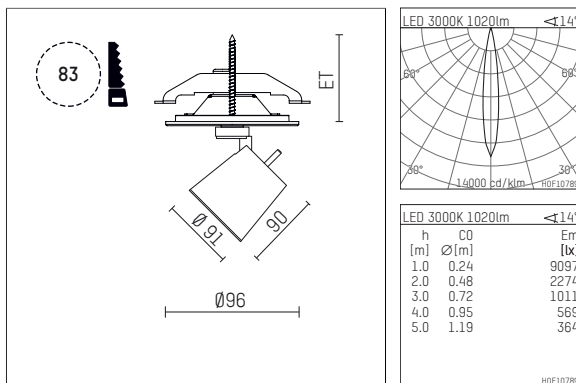

11224213 906-PA | silver

gin.o 2
spotlight
LED | 14 W 3000 K

- spotlight gin.o 2
- with recessed mounting plate
- for recessed installation into wall or ceiling
- passive thermo management
- with LED 1200 lm
- colour temperature: 3000 K
- colour rendering index: CRI >90
- L90 / B10 (50.000h)
- SDCM < 2
- net luminous flux: 1020 lm
- total load: 14 W
- luminous efficacy: 72,9 lm/W
- rotationsymmetrical light distribution, spot
- beam angle: 15 °
- with external LED power unit, electronic, 220-240 V, 50/60 Hz
- Dimming with external dimmers possible (trailing-edge and leading-edge)
- power supply: supply cord with plug connection 2x5x2,5 mm², length: 360 mm
- suitable for through wiring
- housing of die cast aluminium
- safety glass, clear
- ceiling plate of die cast aluminium
- diameter: 96 mm, recessing diameter: 83 mm
- recessing depth: 63 mm, ceiling thickness: 1-45 mm
- rotatable 360°, 90° tiltable
- weight: 1,21 kg
- protection rating: IP20
- protection class I
- 5 years Hoffmeister warranty
- Made in Germany
- maximum ambient temperature: 35 ° C
- certificates: manufactured according to DIN VDE 0711 / EN 60598, CE
- colour: silver
- 11224213 906-PA