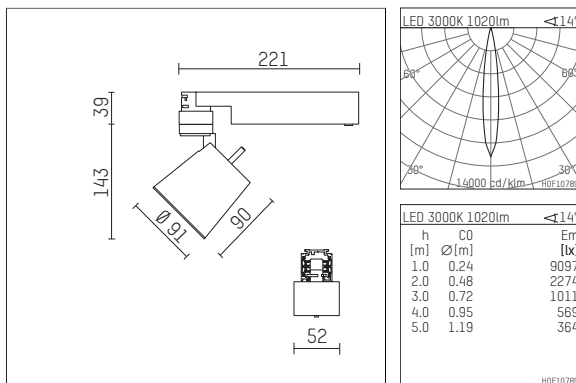

**112 242 13 906 | silver**

gin.o 2  
spotlight  
LED | 14 W 3000 K

- spotlight gin.o 2
- with 3 circuit universal adapter
- for Hoffmeister control.x tracks
- circuit selection is possible while adapter is inserted into the track
- passive thermo management
- with LED 1200 lm
- colour temperature: 3000 K
- colour rendering index: CRI >90
- L90 / B10 (50.000h)
- SDCM < 2
- net luminous flux: 1020 lm
- total load: 14 W
- luminous efficacy: 72,9 lm/W
- rotationsymmetrical light distribution, spot
- beam angle: 15 °
- LED power unit integrated in adapter, electronic (POTI), 220-240 V, 0/50/60 Hz
- amplitude dimming
- adapter with integrated potentiometer
- dimming range: 100-1,4 %
- housing of die cast aluminium
- adapter of fibreglass reinforced thermoplastic
- safety glass, clear
- length: 221 mm, width: 52 mm, height: 182 mm
- rotatable 360°, 90° tiltable
- weight: 1,09 kg
- protection rating: IP20
- protection class I
- 5 years Hoffmeister warranty
- Made in Germany
- maximum ambient temperature: 35 ° C
- certificates: manufactured according to DIN VDE 0711 / EN 60598, CE
- colour: silver
- 112 242 13 906

## Optional accessories

description accessory general	dimensions in mm	item number	pic.-No.
antiglare flaps for spotlights gin.a, gin.o and lo.nely size 2		103438	01
connection ring suitable for attachment of accessories for spotlights gin.a, gin.o and lo.nely size 2		103445	02
tube screen suitable for attachment of accessories for spotlights gin.a, gin.o and lo.nely size 2		103442	03
connection tube with cross louver suitable for attachment of accessories for spotlights gin.a, gin.o and lo.nely size 2		103439	04
visor suitable for attachment of accessories for spotlights gin.a, gin.o and lo.nely size 2		104748	05