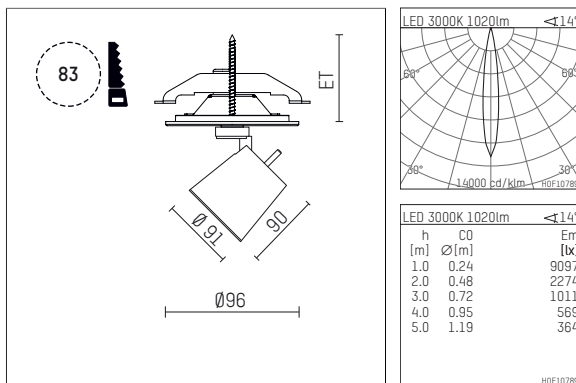

11224213 910-PA | white

gin.o 2
spotlight
LED | 14 W 3000 K

- spotlight gin.o 2
- with recessed mounting plate
- for recessed installation into wall or ceiling
- passive thermo management
- with LED 1200 lm
- colour temperature: 3000 K
- colour rendering index: CRI >90
- L90 / B10 (50.000h)
- SDCM < 2
- net luminous flux: 1020 lm
- total load: 14 W
- luminous efficacy: 72,9 lm/W
- rotationsymmetrical light distribution, spot
- beam angle: 15 °
- with external LED power unit, electronic, 220-240 V, 50/60 Hz
- Dimming with external dimmers possible (trailing-edge and leading-edge)
- power supply: supply cord with plug connection 2x5x2,5 mm², length: 360 mm
- suitable for through wiring
- housing of die cast aluminium
- safety glass, clear
- ceiling plate of die cast aluminium
- diameter: 96 mm, recessing diameter: 83 mm
- recessing depth: 63 mm, ceiling thickness: 1-45 mm
- rotatable 360°, 90° tiltable
- weight: 1,21 kg
- protection rating: IP20
- protection class I
- 5 years Hoffmeister warranty
- Made in Germany
- maximum ambient temperature: 35 ° C
- certificates: manufactured according to DIN VDE 0711 / EN 60598, CE
- colour: white (RAL9016)
- 11224213 910-PA