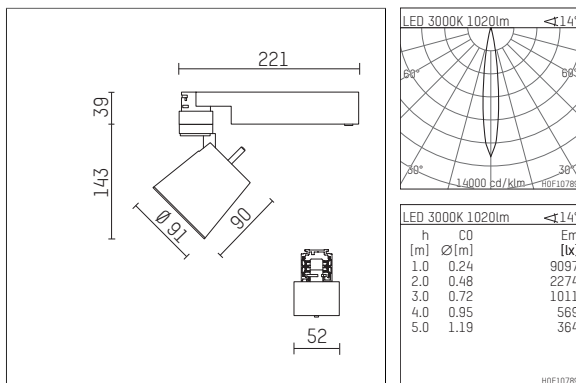

112 242 13 910 | white

gin.o 2
spotlight
LED | 14 W 3000 K

- spotlight gin.o 2
- with 3 circuit universal adapter
- for Hoffmeister control.x tracks
- circuit selection is possible while adapter is inserted into the track
- passive thermo management
- with LED 1200 lm
- colour temperature: 3000 K
- colour rendering index: CRI >90
- L90 / B10 (50.000h)
- SDCM < 2
- net luminous flux: 1020 lm
- total load: 14 W
- luminous efficacy: 72,9 lm/W
- rotationsymmetrical light distribution, spot
- beam angle: 15 °
- LED power unit integrated in adapter, electronic (POTI), 220-240 V, 0/50/60 Hz
- amplitude dimming
- adapter with integrated potentiometer
- dimming range: 100-1,4 %
- housing of die cast aluminium
- adapter of fibreglass reinforced thermoplastic
- safety glass, clear
- length: 221 mm, width: 52 mm, height: 182 mm
- rotatable 360°, 90° tiltable
- weight: 1,09 kg
- protection rating: IP20
- protection class I
- 5 years Hoffmeister warranty
- Made in Germany
- maximum ambient temperature: 35 ° C
- certificates: manufactured according to DIN VDE 0711 / EN 60598, CE
- colour: white (RAL9016)
- 112 242 13 910

- Overview of accessories on the following page / s

112 242 13 910

accessory

Optional accessories

description accessory general	dimensions in mm	item number	pic.-No.
antiglare flaps for spotlights gin.a, gin.o and lo.nely size 2		103438	01
connection ring suitable for attachment of accessories for spotlights gin.a, gin.o and lo.nely size 2		103446	02
tube screen suitable for attachment of accessories for spotlights gin.a, gin.o and lo.nely size 2		103443	03
connection tube with cross louver suitable for attachment of accessories for spotlights gin.a, gin.o and lo.nely size 2		103440	04
visor suitable for attachment of accessories for spotlights gin.a, gin.o and lo.nely size 2		104749	05