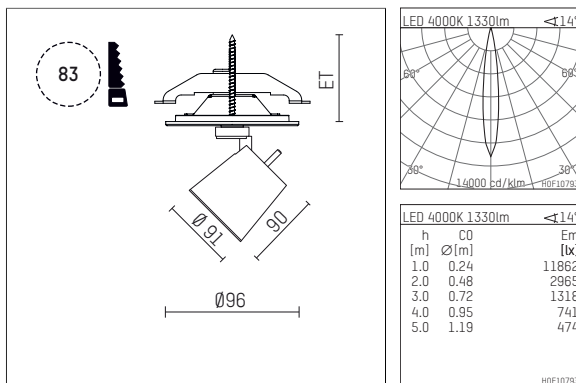

## 11224214 721-PA | black

gin.o 2  
spotlight  
LED | 14 W 4000 K

- spotlight gin.o 2
- with recessed mounting plate
- for recessed installation into wall or ceiling
- passive thermo management
- with LED 1560 lm
- colour temperature: 4000 K
- colour rendering index: CRI >80
- L90 / B10 (50.000h)
- SDCM < 2
- net luminous flux: 1330 lm
- total load: 14 W
- luminous efficacy: 95,0 lm/W
- rotationsymmetrical light distribution, spot
- beam angle: 15 °
- with external LED power unit, electronic, 220-240 V, 50/60 Hz
- Dimming with external dimmers possible (trailing-edge and leading-edge)
- power supply: supply cord with plug connection 2x5x2,5 mm², length: 360 mm
- suitable for through wiring
- housing of die cast aluminium
- safety glass, clear
- ceiling plate of die cast aluminium
- diameter: 96 mm, recessing diameter: 83 mm
- recessing depth: 63 mm, ceiling thickness: 1-45 mm
- rotatable 360°, 90° tiltable
- weight: 1,21 kg
- protection rating: IP20
- protection class I
- 5 years Hoffmeister warranty
- Made in Germany
- maximum ambient temperature: 35 ° C
- certificates: manufactured according to DIN VDE 0711 / EN 60598, CE
- colour: black
- 11224214 721-PA

## Optional accessories

description accessory general	dimensions in mm	item number	pic.-No.
antiglare flaps for spotlights gin.a, gin.o and lo.nely size 2		103438	01
connection ring suitable for attachment of accessories for spotlights gin.a, gin.o and lo.nely size 2		103447	02
tube screen suitable for attachment of accessories for spotlights gin.a, gin.o and lo.nely size 2		103444	03
connection tube with cross louver suitable for attachment of accessories for spotlights gin.a, gin.o and lo.nely size 2		103441	04
visor suitable for attachment of accessories for spotlights gin.a, gin.o and lo.nely size 2		104750	05