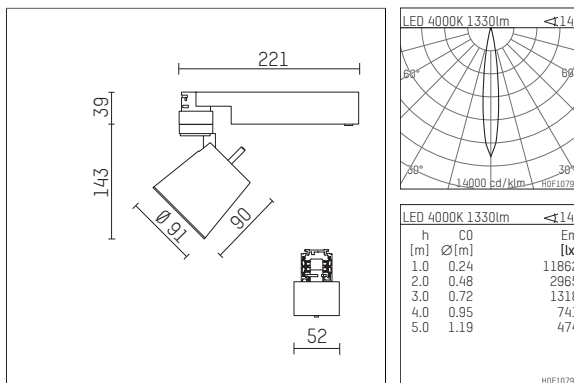

112 242 14 721 | black

gin.o 2

spotlight

LED | 14 W 4000 K

- spotlight gin.o 2
- with 3 circuit universal adapter
- for Hoffmeister control.x tracks
- circuit selection is possible while adapter is inserted into the track
- passive thermo management
- with LED 1560 lm
- colour temperature: 4000 K
- colour rendering index: CRI >80
- L90 / B10 (50.000h)
- SDCM < 2
- net luminous flux: 1330 lm
- total load: 14 W
- luminous efficacy: 95,0 lm/W
- rotationsymmetrical light distribution, spot
- beam angle: 15 °
- LED power unit integrated in adapter, electronic (POTI), 220-240 V, 0/50/60 Hz
- amplitude dimming
- adapter with integrated potentiometer
- dimming range: 100-1,4 %
- housing of die cast aluminium
- adapter of fibreglass reinforced thermoplastic
- safety glass, clear
- length: 221 mm, width: 52 mm, height: 182 mm
- rotatable 360°, 90° tiltable
- weight: 1,09 kg
- protection rating: IP20
- protection class I
- 5 years Hoffmeister warranty
- Made in Germany
- maximum ambient temperature: 35 ° C
- certificates: manufactured according to DIN VDE 0711 / EN 60598, CE
- colour: black
- 112 242 14 721