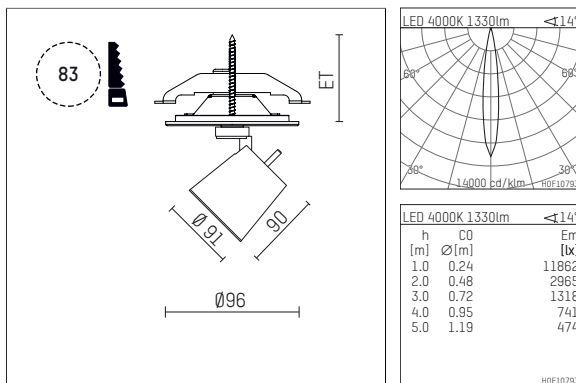

## 11224214 906-PA | silver

gin.o 2  
spotlight  
LED | 14 W 4000 K

- spotlight gin.o 2
- with recessed mounting plate
- for recessed installation into wall or ceiling
- passive thermo management
- with LED 1560 lm
- colour temperature: 4000 K
- colour rendering index: CRI >80
- L90 / B10 (50.000h)
- SDCM < 2
- net luminous flux: 1330 lm
- total load: 14 W
- luminous efficacy: 95,0 lm/W
- rotationsymmetrical light distribution, spot
- beam angle: 15 °
- with external LED power unit, electronic, 220-240 V, 50/60 Hz
- Dimming with external dimmers possible (trailing-edge and leading-edge)
- power supply: supply cord with plug connection 2x5x2,5 mm², length: 360 mm
- suitable for through wiring
- housing of die cast aluminium
- safety glass, clear
- ceiling plate of die cast aluminium
- diameter: 96 mm, recessing diameter: 83 mm
- recessing depth: 63 mm, ceiling thickness: 1-45 mm
- rotatable 360°, 90° tiltable
- weight: 1,21 kg
- protection rating: IP20
- protection class I
- 5 years Hoffmeister warranty
- Made in Germany
- maximum ambient temperature: 35 ° C
- certificates: manufactured according to DIN VDE 0711 / EN 60598, CE
- colour: silver
- 11224214 906-PA