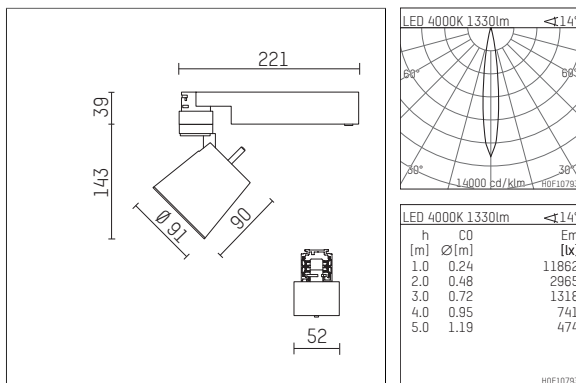

**112 242 14 906 | silver**

gin.o 2

spotlight

LED | 14 W 4000 K

- spotlight gin.o 2
- with 3 circuit universal adapter
- for Hoffmeister control.x tracks
- circuit selection is possible while adapter is inserted into the track
- passive thermo management
- with LED 1560 lm
- colour temperature: 4000 K
- colour rendering index: CRI >80
- L90 / B10 (50.000h)
- SDCM < 2
- net luminous flux: 1330 lm
- total load: 14 W
- luminous efficacy: 95,0 lm/W
- rotationsymmetrical light distribution, spot
- beam angle: 15 °
- LED power unit integrated in adapter, electronic (POTI), 220-240 V, 0/50/60 Hz
- amplitude dimming
- adapter with integrated potentiometer
- dimming range: 100-1,4 %
- housing of die cast aluminium
- adapter of fibreglass reinforced thermoplastic
- safety glass, clear
- length: 221 mm, width: 52 mm, height: 182 mm
- rotatable 360°, 90° tiltable
- weight: 1,09 kg
- protection rating: IP20
- protection class I
- 5 years Hoffmeister warranty
- Made in Germany
- maximum ambient temperature: 35 ° C
- certificates: manufactured according to DIN VDE 0711 / EN 60598, CE
- colour: silver
- 112 242 14 906

## Optional accessories

description accessory general	dimensions in mm	item number	pic.-No.
antiglare flaps for spotlights gin.a, gin.o and lo.nely size 2		103438	01
connection ring suitable for attachment of accessories for spotlights gin.a, gin.o and lo.nely size 2		103445	02
tube screen suitable for attachment of accessories for spotlights gin.a, gin.o and lo.nely size 2		103442	03
connection tube with cross louver suitable for attachment of accessories for spotlights gin.a, gin.o and lo.nely size 2		103439	04
visor suitable for attachment of accessories for spotlights gin.a, gin.o and lo.nely size 2		104748	05