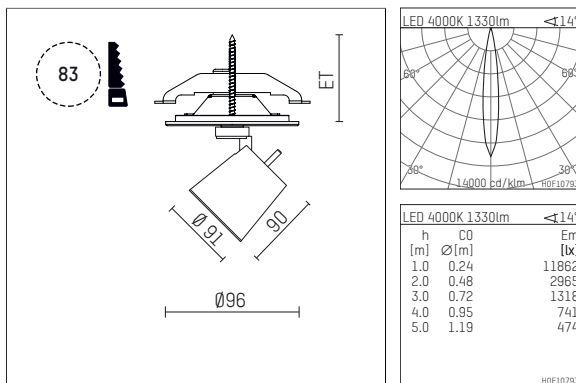

## 11224214 910-PA | white

gin.o 2  
spotlight  
LED | 14 W 4000 K

- spotlight gin.o 2
- with recessed mounting plate
- for recessed installation into wall or ceiling
- passive thermo management
- with LED 1560 lm
- colour temperature: 4000 K
- colour rendering index: CRI >80
- L90 / B10 (50.000h)
- SDCM < 2
- net luminous flux: 1330 lm
- total load: 14 W
- luminous efficacy: 95,0 lm/W
- rotationsymmetrical light distribution, spot
- beam angle: 15 °
- with external LED power unit, electronic, 220-240 V, 50/60 Hz
- Dimming with external dimmers possible (trailing-edge and leading-edge)
- power supply: supply cord with plug connection 2x5x2,5 mm², length: 360 mm
- suitable for through wiring
- housing of die cast aluminium
- safety glass, clear
- ceiling plate of die cast aluminium
- diameter: 96 mm, recessing diameter: 83 mm
- recessing depth: 63 mm, ceiling thickness: 1-45 mm
- rotatable 360°, 90° tiltable
- weight: 1,21 kg
- protection rating: IP20
- protection class I
- 5 years Hoffmeister warranty
- Made in Germany
- maximum ambient temperature: 35 ° C
- certificates: manufactured according to DIN VDE 0711 / EN 60598, CE
- colour: white (RAL9016)
- 11224214 910-PA