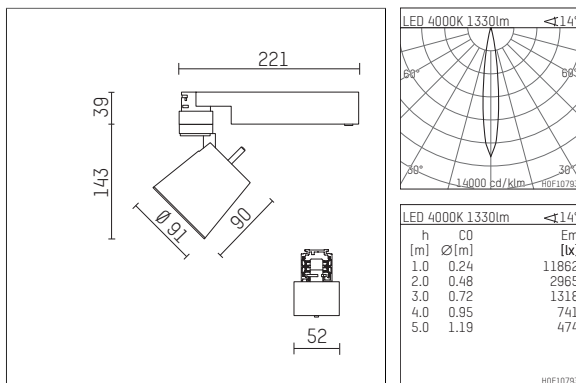

112 242 14 910 | white

gin.o 2

spotlight

LED | 14 W 4000 K

- spotlight gin.o 2
- with 3 circuit universal adapter
- for Hoffmeister control.x tracks
- circuit selection is possible while adapter is inserted into the track
- passive thermo management
- with LED 1560 lm
- colour temperature: 4000 K
- colour rendering index: CRI >80
- L90 / B10 (50.000h)
- SDCM < 2
- net luminous flux: 1330 lm
- total load: 14 W
- luminous efficacy: 95,0 lm/W
- rotationsymmetrical light distribution, spot
- beam angle: 15 °
- LED power unit integrated in adapter, electronic (POTI), 220-240 V, 0/50/60 Hz
- amplitude dimming
- adapter with integrated potentiometer
- dimming range: 100-1,4 %
- housing of die cast aluminium
- adapter of fibreglass reinforced thermoplastic
- safety glass, clear
- length: 221 mm, width: 52 mm, height: 182 mm
- rotatable 360°, 90° tiltable
- weight: 1,09 kg
- protection rating: IP20
- protection class I
- 5 years Hoffmeister warranty
- Made in Germany
- maximum ambient temperature: 35 ° C
- certificates: manufactured according to DIN VDE 0711 / EN 60598, CE
- colour: white (RAL9016)
- 112 242 14 910

- Overview of accessories on the following page / s

112 242 14 910
accessory

Optional accessories

description accessory general	dimensions in mm	item number	pic.-No.
antiglare flaps for spotlights gin.a, gin.o and lo.nely size 2		103438	01
connection ring suitable for attachment of accessories for spotlights gin.a, gin.o and lo.nely size 2		103446	02
tube screen suitable for attachment of accessories for spotlights gin.a, gin.o and lo.nely size 2		103443	03
connection tube with cross louver suitable for attachment of accessories for spotlights gin.a, gin.o and lo.nely size 2		103440	04
visor suitable for attachment of accessories for spotlights gin.a, gin.o and lo.nely size 2		104749	05