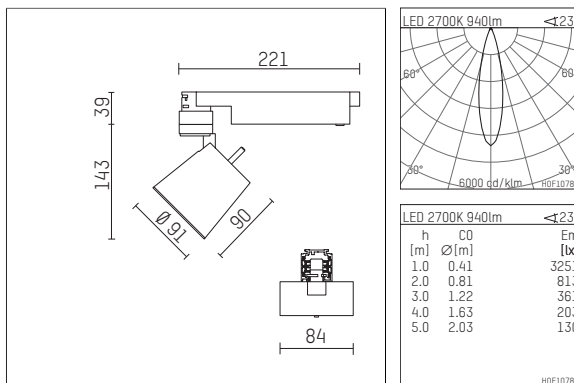

112 243 02 721 D | black

gin.o 2
spotlight
LED | 14 W 2700 K

- spotlight gin.o 2
- with 3 circuit DALI adapter
- for Hoffmeister control.x tracks
- circuit selection is possible while adapter is inserted into the track
- passive thermo management
- with LED 1060 lm
- colour temperature: 2700 K
- colour rendering index: CRI >90
- L90 / B10 (50.000h)
- SDCM < 2
- net luminous flux: 940 lm
- total load: 14 W
- luminous efficacy: 67,1 lm/W
- rotationsymmetrical light distribution, medium
- beam angle: 25 °
- LED power unit integrated in adapter, electronic (DALI), 220-240 V, 0/50/60 Hz
- amplitude dimming
- dimming range: 100-1 %
- housing of die cast aluminium
- adapter of fibreglass reinforced thermoplastic
- safety glass, clear
- length: 221 mm, width: 84 mm, height: 182 mm
- rotatable 360°, 90° tiltable
- weight: 1,09 kg
- protection rating: IP20
- protection class I
- 5 years Hoffmeister warranty
- Made in Germany
- maximum ambient temperature: 35 ° C
- certificates: manufactured according to DIN VDE 0711 / EN 60598, CE
- colour: black
- 112 243 02 721 D

- Overview of accessories on the following page / s

112 243 02 721 D
accessory

Optional accessories

description accessory general	dimensions in mm	item number	pic.-No.
antiglare flaps for spotlights gin.a, gin.o and lo.nely size 2		103438	01
connection ring suitable for attachment of accessories for spotlights gin.a, gin.o and lo.nely size 2		103447	02
tube screen suitable for attachment of accessories for spotlights gin.a, gin.o and lo.nely size 2		103444	03
connection tube with cross louver suitable for attachment of accessories for spotlights gin.a, gin.o and lo.nely size 2		103441	04
visor suitable for attachment of accessories for spotlights gin.a, gin.o and lo.nely size 2		104750	05