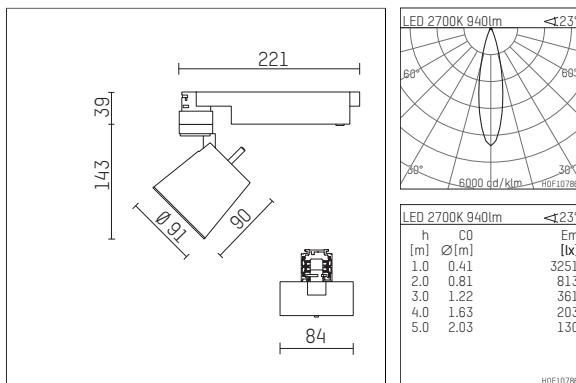

112 243 02 906 D | silver

gin.o 2
spotlight
LED | 14 W 2700 K

- spotlight gin.o 2
- with 3 circuit DALI adapter
- for Hoffmeister control.x tracks
- circuit selection is possible while adapter is inserted into the track
- passive thermo management
- with LED 1060 lm
- colour temperature: 2700 K
- colour rendering index: CRI >90
- L90 / B10 (50.000h)
- SDCM < 2
- net luminous flux: 940 lm
- total load: 14 W
- luminous efficacy: 67,1 lm/W
- rotationsymmetrical light distribution, medium
- beam angle: 25 °
- LED power unit integrated in adapter, electronic (DALI), 220-240 V, 0/50/60 Hz
- amplitude dimming
- dimming range: 100-1 %
- housing of die cast aluminium
- adapter of fibreglass reinforced thermoplastic
- safety glass, clear
- length: 221 mm, width: 84 mm, height: 182 mm
- rotatable 360°, 90° tiltable
- weight: 1,09 kg
- protection rating: IP20
- protection class I
- 5 years Hoffmeister warranty
- Made in Germany
- maximum ambient temperature: 35 ° C
- certificates: manufactured according to DIN VDE 0711 / EN 60598, CE
- colour: silver
- 112 243 02 906 D

Additional optional accessory components

description accessory general	dimensions in mm	item number	pic.-No.
soft.shape lens for spotlights gin.a, gin.o and lo.nely size 2	Ø: 74	104228	01
soft.spot lens for spotlights gin.a, gin.o and lo.nely size 2	Ø: 74	103461	01
sculpture lens for spotlights gin.a, gin.o and lo.nely size 2	Ø: 74	103460	02
prismatic glass for spotlights gin.a, gin.o and lo.nely size 2	Ø: 74	104915	03
honeycomb louver for spotlights gin.a, gin.o and lo.nely size 2		103448	04
Dichroitic conversion filter daylight filter, conversion from 3000K to 5000K for spotlights gin.a, gin.o and lo.nely size 2	Ø: 74	103459	05
Dichroitic conversion filter neutral filter, conversion from 3000K to 4000K for spotlights gin.a, gin.o and lo.nely size 2	Ø: 74	103458	06
Dichroitic conversion filter warm tone filter, conversion from 3000K to 2400K for spotlights gin.a, gin.o and lo.nely size 2	Ø: 74	103457	07