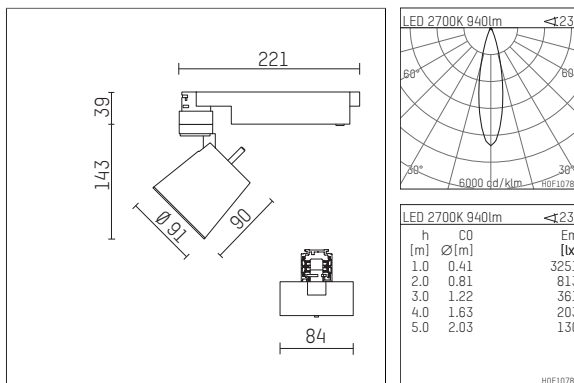

112 243 02 910 D | white

gin.o 2

spotlight

LED | 14 W 2700 K

- spotlight gin.o 2
- with 3 circuit DALI adapter
- for Hoffmeister control.x tracks
- circuit selection is possible while adapter is inserted into the track
- passive thermo management
- with LED 1060 lm
- colour temperature: 2700 K
- colour rendering index: CRI >90
- L90 / B10 (50.000h)
- SDCM < 2
- net luminous flux: 940 lm
- total load: 14 W
- luminous efficacy: 67,1 lm/W
- rotationsymmetrical light distribution, medium
- beam angle: 25 °
- LED power unit integrated in adapter, electronic (DALI), 220-240 V, 0/50/60 Hz
- amplitude dimming
- dimming range: 100-1 %
- housing of die cast aluminium
- adapter of fibreglass reinforced thermoplastic
- safety glass, clear
- length: 221 mm, width: 84 mm, height: 182 mm
- rotatable 360°, 90° tiltable
- weight: 1,09 kg
- protection rating: IP20
- protection class I
- 5 years Hoffmeister warranty
- Made in Germany
- maximum ambient temperature: 35 ° C
- certificates: manufactured according to DIN VDE 0711 / EN 60598, CE
- colour: white (RAL9016)
- 112 243 02 910 D