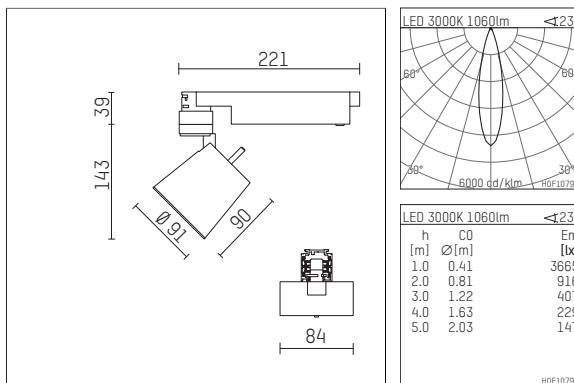

112 243 03 721 D | black

gin.o 2
spotlight
LED | 14 W 3000 K

- spotlight gin.o 2
- with 3 circuit DALI adapter
- for Hoffmeister control.x tracks
- circuit selection is possible while adapter is inserted into the track
- passive thermo management
- with LED 1200 lm
- colour temperature: 3000 K
- colour rendering index: CRI >90
- L90 / B10 (50.000h)
- SDCM < 2
- net luminous flux: 1060 lm
- total load: 14 W
- luminous efficacy: 75,7 lm/W
- rotationsymmetrical light distribution, medium
- beam angle: 25 °
- LED power unit integrated in adapter, electronic (DALI), 220-240 V, 0/50/60 Hz
- amplitude dimming
- dimming range: 100-1 %
- housing of die cast aluminium
- adapter of fibreglass reinforced thermoplastic
- safety glass, clear
- length: 221 mm, width: 84 mm, height: 182 mm
- rotatable 360°, 90° tiltable
- weight: 1,09 kg
- protection rating: IP20
- protection class I
- 5 years Hoffmeister warranty
- Made in Germany
- maximum ambient temperature: 35 ° C
- certificates: manufactured according to DIN VDE 0711 / EN 60598, CE
- colour: black
- 112 243 03 721 D

Additional optional accessory components

description accessory general	dimensions in mm	item number	pic.-No.
soft.shape lens for spotlights gin.a, gin.o and lo.nely size 2	Ø: 74	104228	01
soft.spot lens for spotlights gin.a, gin.o and lo.nely size 2	Ø: 74	103461	01
sculpture lens for spotlights gin.a, gin.o and lo.nely size 2	Ø: 74	103460	02
prismatic glass for spotlights gin.a, gin.o and lo.nely size 2	Ø: 74	104915	03
honeycomb louver for spotlights gin.a, gin.o and lo.nely size 2		103448	04
Dichroitic conversion filter daylight filter, conversion from 3000K to 5000K for spotlights gin.a, gin.o and lo.nely size 2	Ø: 74	103459	05
Dichroitic conversion filter neutral filter, conversion from 3000K to 4000K for spotlights gin.a, gin.o and lo.nely size 2	Ø: 74	103458	06
Dichroitic conversion filter warm tone filter, conversion from 3000K to 2400K for spotlights gin.a, gin.o and lo.nely size 2	Ø: 74	103457	07