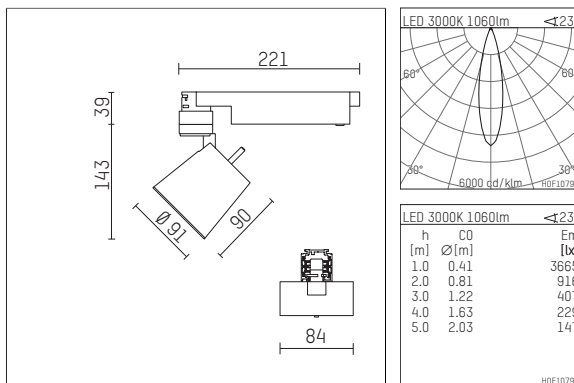

112 243 03 906 D | silver

gin.o 2
spotlight
LED | 14 W 3000 K

- spotlight gin.o 2
- with 3 circuit DALI adapter
- for Hoffmeister control.x tracks
- circuit selection is possible while adapter is inserted into the track
- passive thermo management
- with LED 1200 lm
- colour temperature: 3000 K
- colour rendering index: CRI >90
- L90 / B10 (50.000h)
- SDCM < 2
- net luminous flux: 1060 lm
- total load: 14 W
- luminous efficacy: 75,7 lm/W
- rotationsymmetrical light distribution, medium
- beam angle: 25 °
- LED power unit integrated in adapter, electronic (DALI), 220-240 V, 0/50/60 Hz
- amplitude dimming
- dimming range: 100-1 %
- housing of die cast aluminium
- adapter of fibreglass reinforced thermoplastic
- safety glass, clear
- length: 221 mm, width: 84 mm, height: 182 mm
- rotatable 360°, 90° tiltable
- weight: 1,09 kg
- protection rating: IP20
- protection class I
- 5 years Hoffmeister warranty
- Made in Germany
- maximum ambient temperature: 35 ° C
- certificates: manufactured according to DIN VDE 0711 / EN 60598, CE
- colour: silver
- 112 243 03 906 D

- Overview of accessories on the following page / s

112 243 03 906 D
accessory

Optional accessories

description accessory general	dimensions in mm	item number	pic.-No.
antiglare flaps for spotlights gin.a, gin.o and lo.nely size 2		103438	01
connection ring suitable for attachment of accessories for spotlights gin.a, gin.o and lo.nely size 2		103445	02
tube screen suitable for attachment of accessories for spotlights gin.a, gin.o and lo.nely size 2		103442	03
connection tube with cross louver suitable for attachment of accessories for spotlights gin.a, gin.o and lo.nely size 2		103439	04
visor suitable for attachment of accessories for spotlights gin.a, gin.o and lo.nely size 2		104748	05