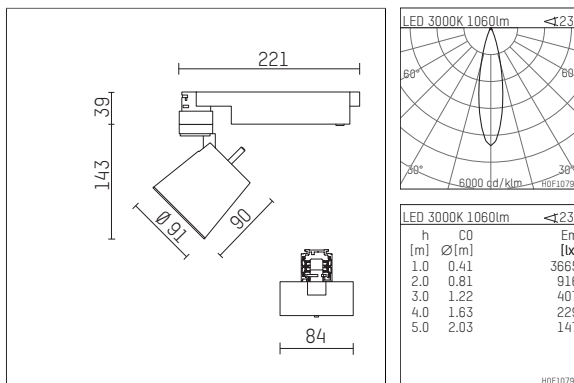

## 112 243 03 910 D | white

gin.o 2  
spotlight  
LED | 14 W 3000 K

- spotlight gin.o 2
- with 3 circuit DALI adapter
- for Hoffmeister control.x tracks
- circuit selection is possible while adapter is inserted into the track
- passive thermo management
- with LED 1200 lm
- colour temperature: 3000 K
- colour rendering index: CRI >90
- L90 / B10 (50.000h)
- SDCM < 2
- net luminous flux: 1060 lm
- total load: 14 W
- luminous efficacy: 75,7 lm/W
- rotationsymmetrical light distribution, medium
- beam angle: 25 °
- LED power unit integrated in adapter, electronic (DALI), 220-240 V, 0/50/60 Hz
- amplitude dimming
- dimming range: 100-1 %
- housing of die cast aluminium
- adapter of fibreglass reinforced thermoplastic
- safety glass, clear
- length: 221 mm, width: 84 mm, height: 182 mm
- rotatable 360°, 90° tiltable
- weight: 1,09 kg
- protection rating: IP20
- protection class I
- 5 years Hoffmeister warranty
- Made in Germany
- maximum ambient temperature: 35 ° C
- certificates: manufactured according to DIN VDE 0711 / EN 60598, CE
- colour: white (RAL9016)
- 112 243 03 910 D