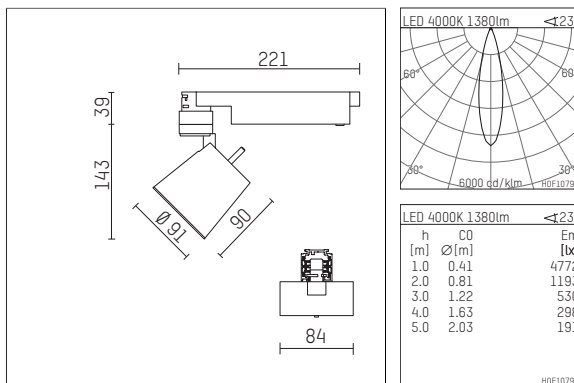

112 243 04 721 D | black

gin.o 2
spotlight
LED | 14 W 4000 K

- spotlight gin.o 2
- with 3 circuit DALI adapter
- for Hoffmeister control.x tracks
- circuit selection is possible while adapter is inserted into the track
- passive thermo management
- with LED 1560 lm
- colour temperature: 4000 K
- colour rendering index: CRI >80
- L90 / B10 (50.000h)
- SDCM < 2
- net luminous flux: 1380 lm
- total load: 14 W
- luminous efficacy: 98,6 lm/W
- rotationsymmetrical light distribution, medium
- beam angle: 25 °
- LED power unit integrated in adapter, electronic (DALI), 220-240 V, 0/50/60 Hz
- amplitude dimming
- dimming range: 100-1 %
- housing of die cast aluminium
- adapter of fibreglass reinforced thermoplastic
- safety glass, clear
- length: 221 mm, width: 84 mm, height: 182 mm
- rotatable 360°, 90° tiltable
- weight: 1,09 kg
- protection rating: IP20
- protection class I
- 5 years Hoffmeister warranty
- Made in Germany
- maximum ambient temperature: 35 ° C
- certificates: manufactured according to DIN VDE 0711 / EN 60598, CE
- colour: black
- 112 243 04 721 D

Additional optional accessory components

description accessory general	dimensions in mm	item number	pic.-No.
soft.shape lens for spotlights gin.a, gin.o and lo.nely size 2	Ø: 74	104228	01
soft.spot lens for spotlights gin.a, gin.o and lo.nely size 2	Ø: 74	103461	01
sculpture lens for spotlights gin.a, gin.o and lo.nely size 2	Ø: 74	103460	02
prismatic glass for spotlights gin.a, gin.o and lo.nely size 2	Ø: 74	104915	03
honeycomb louver for spotlights gin.a, gin.o and lo.nely size 2		103448	04
Dichroitic conversion filter daylight filter, conversion from 3000K to 5000K for spotlights gin.a, gin.o and lo.nely size 2	Ø: 74	103459	05
Dichroitic conversion filter neutral filter, conversion from 3000K to 4000K for spotlights gin.a, gin.o and lo.nely size 2	Ø: 74	103458	06
Dichroitic conversion filter warm tone filter, conversion from 3000K to 2400K for spotlights gin.a, gin.o and lo.nely size 2	Ø: 74	103457	07