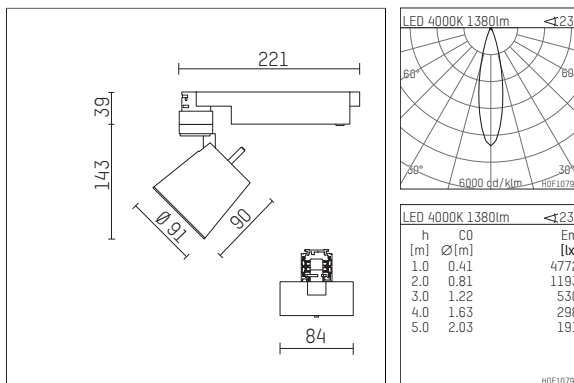

112 243 04 906 D | silver

gin.o 2
spotlight
LED | 14 W 4000 K

- spotlight gin.o 2
- with 3 circuit DALI adapter
- for Hoffmeister control.x tracks
- circuit selection is possible while adapter is inserted into the track
- passive thermo management
- with LED 1560 lm
- colour temperature: 4000 K
- colour rendering index: CRI >80
- L90 / B10 (50.000h)
- SDCM < 2
- net luminous flux: 1380 lm
- total load: 14 W
- luminous efficacy: 98,6 lm/W
- rotationsymmetrical light distribution, medium
- beam angle: 25°
- LED power unit integrated in adapter, electronic (DALI), 220-240 V, 0/50/60 Hz
- amplitude dimming
- dimming range: 100-1 %
- housing of die cast aluminium
- adapter of fibreglass reinforced thermoplastic
- safety glass, clear
- length: 221 mm, width: 84 mm, height: 182 mm
- rotatable 360°, 90° tiltable
- weight: 1,09 kg
- protection rating: IP20
- protection class I
- 5 years Hoffmeister warranty
- Made in Germany
- maximum ambient temperature: 35 °C
- certificates: manufactured according to DIN VDE 0711 / EN 60598, CE
- colour: silver
- 112 243 04 906 D

- Overview of accessories on the following page / s

112 243 04 906 D
accessory

Optional accessories

description accessory general	dimensions in mm	item number	pic.-No.
antiglare flaps for spotlights gin.a, gin.o and lo.nely size 2		103438	01
connection ring suitable for attachment of accessories for spotlights gin.a, gin.o and lo.nely size 2		103445	02
tube screen suitable for attachment of accessories for spotlights gin.a, gin.o and lo.nely size 2		103442	03
connection tube with cross louver suitable for attachment of accessories for spotlights gin.a, gin.o and lo.nely size 2		103439	04
visor suitable for attachment of accessories for spotlights gin.a, gin.o and lo.nely size 2		104748	05