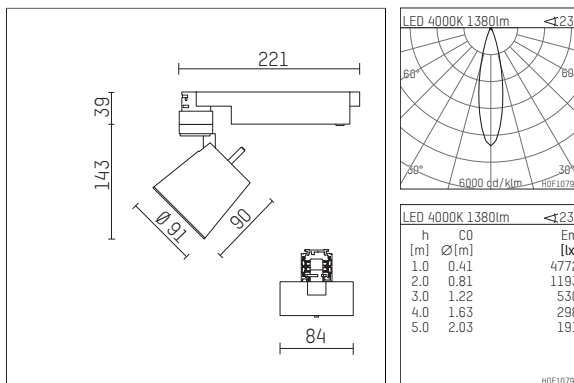

112 243 04 910 D | white

gin.o 2
spotlight
LED | 14 W 4000 K

- spotlight gin.o 2
- with 3 circuit DALI adapter
- for Hoffmeister control.x tracks
- circuit selection is possible while adapter is inserted into the track
- passive thermo management
- with LED 1560 lm
- colour temperature: 4000 K
- colour rendering index: CRI >80
- L90 / B10 (50.000h)
- SDCM < 2
- net luminous flux: 1380 lm
- total load: 14 W
- luminous efficacy: 98,6 lm/W
- rotationsymmetrical light distribution, medium
- beam angle: 25 °
- LED power unit integrated in adapter, electronic (DALI), 220-240 V, 0/50/60 Hz
- amplitude dimming
- dimming range: 100-1 %
- housing of die cast aluminium
- adapter of fibreglass reinforced thermoplastic
- safety glass, clear
- length: 221 mm, width: 84 mm, height: 182 mm
- rotatable 360°, 90° tiltable
- weight: 1,09 kg
- protection rating: IP20
- protection class I
- 5 years Hoffmeister warranty
- Made in Germany
- maximum ambient temperature: 35 ° C
- certificates: manufactured according to DIN VDE 0711 / EN 60598, CE
- colour: white (RAL9016)
- 112 243 04 910 D