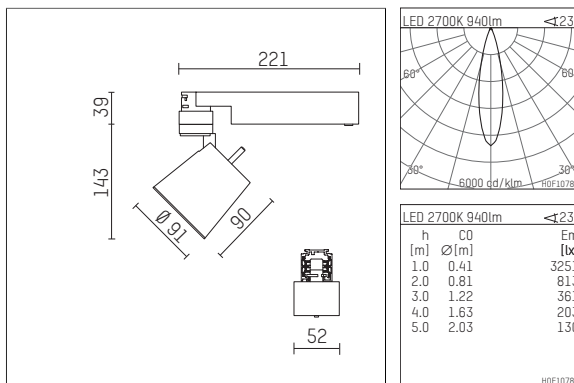

112 243 12 721 | black

gin.o 2
spotlight
LED | 14 W 2700 K

- spotlight gin.o 2
- with 3 circuit universal adapter
- for Hoffmeister control.x tracks
- circuit selection is possible while adapter is inserted into the track
- passive thermo management
- with LED 1060 lm
- colour temperature: 2700 K
- colour rendering index: CRI >90
- L90 / B10 (50.000h)
- SDCM < 2
- net luminous flux: 940 lm
- total load: 14 W
- luminous efficacy: 67,1 lm/W
- rotationsymmetrical light distribution, medium
- beam angle: 25 °
- LED power unit integrated in adapter, electronic (POTI), 220-240 V, 0/50/60 Hz
- amplitude dimming
- adapter with integrated potentiometer
- dimming range: 100-1,4 %
- housing of die cast aluminium
- adapter of fibreglass reinforced thermoplastic
- safety glass, clear
- length: 221 mm, width: 52 mm, height: 182 mm
- rotatable 360°, 90° tilttable
- weight: 1,09 kg
- protection rating: IP20
- protection class I
- 5 years Hoffmeister warranty
- Made in Germany
- maximum ambient temperature: 35 ° C
- certificates: manufactured according to DIN VDE 0711 / EN 60598, CE
- colour: black
- 112 243 12 721