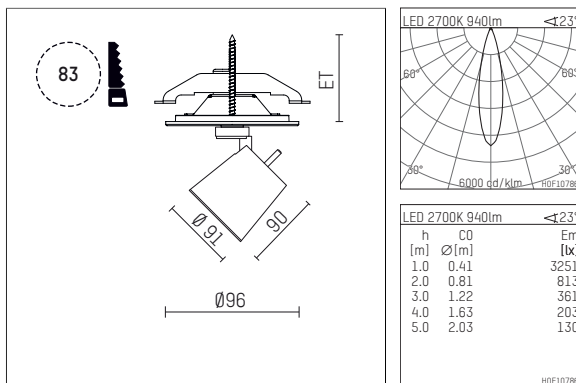

## 11224312 906-PA | silver

gin.o 2  
spotlight  
LED | 14 W 2700 K

- spotlight gin.o 2
- with recessed mounting plate
- for recessed installation into wall or ceiling
- passive thermo management
- with LED 1060 lm
- colour temperature: 2700 K
- colour rendering index: CRI >90
- L90 / B10 (50.000h)
- SDCM < 2
- net luminous flux: 940 lm
- total load: 14 W
- luminous efficacy: 67,1 lm/W
- rotationsymmetrical light distribution, medium
- beam angle:  $25^\circ$
- with external LED power unit, electronic, 220-240 V, 50/60 Hz
- Dimming with external dimmers possible (trailing-edge and leading-edge)
- power supply: supply cord with plug connection 2x5x2,5 mm<sup>2</sup>, length: 360 mm
- suitable for through wiring
- housing of die cast aluminium
- safety glass, clear
- ceiling plate of die cast aluminium
- diameter: 96 mm, recessing diameter: 83 mm
- recessing depth: 63 mm, ceiling thickness: 1-45 mm
- rotatable  $360^\circ$ ,  $90^\circ$  tiltable
- weight: 1,21 kg
- 5 years Hoffmeister warranty
- Made in Germany
- maximum ambient temperature:  $35^\circ\text{C}$
- certificates: manufactured according to DIN VDE 0711 / EN 60598, CE
- colour: silver
- 11224312 906-PA