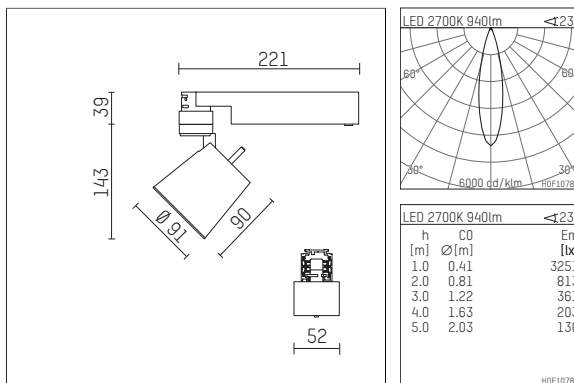

112 243 12 906 | silver

gin.o 2
spotlight
LED | 14 W 2700 K

- spotlight gin.o 2
- with 3 circuit universal adapter
- for Hoffmeister control.x tracks
- circuit selection is possible while adapter is inserted into the track
- passive thermo management
- with LED 1060 lm
- colour temperature: 2700 K
- colour rendering index: CRI >90
- L90 / B10 (50.000h)
- SDCM < 2
- net luminous flux: 940 lm
- total load: 14 W
- luminous efficacy: 67,1 lm/W
- rotationsymmetrical light distribution, medium
- beam angle: 25 °
- LED power unit integrated in adapter, electronic (POTI), 220-240 V, 0/50/60 Hz
- amplitude dimming
- adapter with integrated potentiometer
- dimming range: 100-1,4 %
- housing of die cast aluminium
- adapter of fibreglass reinforced thermoplastic
- safety glass, clear
- length: 221 mm, width: 52 mm, height: 182 mm
- rotatable 360°, 90° tilttable
- weight: 1,09 kg
- protection rating: IP20
- protection class I
- 5 years Hoffmeister warranty
- Made in Germany
- maximum ambient temperature: 35 ° C
- certificates: manufactured according to DIN VDE 0711 / EN 60598, CE
- colour: silver
- 112 243 12 906

- Overview of accessories on the following page / s

112 243 12 906

accessory

Optional accessories

description accessory general	dimensions in mm	item number	pic.-No.
antiglare flaps for spotlights gin.a, gin.o and lo.nely size 2		103438	01
connection ring suitable for attachment of accessories for spotlights gin.a, gin.o and lo.nely size 2		103445	02
tube screen suitable for attachment of accessories for spotlights gin.a, gin.o and lo.nely size 2		103442	03
connection tube with cross louver suitable for attachment of accessories for spotlights gin.a, gin.o and lo.nely size 2		103439	04
visor suitable for attachment of accessories for spotlights gin.a, gin.o and lo.nely size 2		104748	05