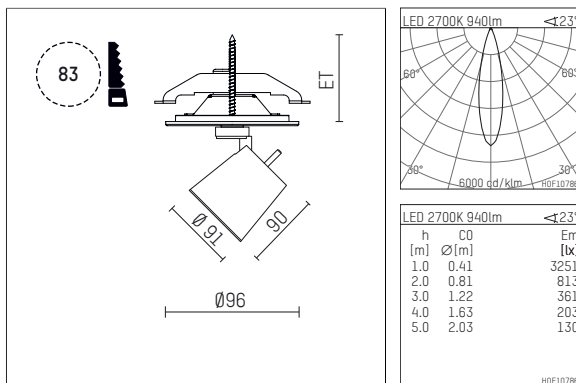

11224312 910-PA | white

gin.o 2
spotlight
LED | 14 W 2700 K

- spotlight gin.o 2
- with recessed mounting plate
- for recessed installation into wall or ceiling
- passive thermo management
- with LED 1060 lm
- colour temperature: 2700 K
- colour rendering index: CRI >90
- L90 / B10 (50.000h)
- SDCM < 2
- net luminous flux: 940 lm
- total load: 14 W
- luminous efficacy: 67,1 lm/W
- rotationsymmetrical light distribution, medium
- beam angle: 25 °
- with external LED power unit, electronic, 220-240 V, 50/60 Hz
- Dimming with external dimmers possible (trailing-edge and leading-edge)
- power supply: supply cord with plug connection 2x5x2,5 mm², length: 360 mm
- suitable for through wiring
- housing of die cast aluminium
- safety glass, clear
- ceiling plate of die cast aluminium
- diameter: 96 mm, recessing diameter: 83 mm
- recessing depth: 63 mm, ceiling thickness: 1-45 mm
- rotatable 360°, 90° tiltable
- weight: 1,21 kg
- 5 years Hoffmeister warranty
- Made in Germany
- maximum ambient temperature: 35 ° C
- certificates: manufactured according to DIN VDE 0711 / EN 60598, CE
- colour: white (RAL9016)
- 11224312 910-PA