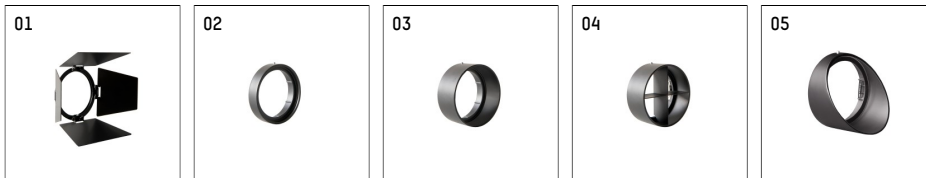

112 243 12 910

accessory

Optional accessories

description accessory general	dimensions in mm	item number	pic.-No.
antiglare flaps for spotlights gin.a, gin.o and lo.nely size 2		103438	01
connection ring suitable for attachment of accessories for spotlights gin.a, gin.o and lo.nely size 2		103446	02
tube screen suitable for attachment of accessories for spotlights gin.a, gin.o and lo.nely size 2		103443	03
connection tube with cross louver suitable for attachment of accessories for spotlights gin.a, gin.o and lo.nely size 2		103440	04
visor suitable for attachment of accessories for spotlights gin.a, gin.o and lo.nely size 2		104749	05

Additional optional accessory components

description accessory general	dimensions in mm	item number	pic.-No.
soft.shape lens for spotlights gin.a, gin.o and lo.nely size 2	Ø: 74	104228	01
soft.spot lens for spotlights gin.a, gin.o and lo.nely size 2	Ø: 74	103461	01
sculpture lens for spotlights gin.a, gin.o and lo.nely size 2	Ø: 74	103460	02
prismatic glass for spotlights gin.a, gin.o and lo.nely size 2	Ø: 74	104915	03
honeycomb louver for spotlights gin.a, gin.o and lo.nely size 2		103448	04
Dichroitic conversion filter daylight filter, conversion from 3000K to 5000K for spotlights gin.a, gin.o and lo.nely size 2	Ø: 74	103459	05
Dichroitic conversion filter neutral filter, conversion from 3000K to 4000K for spotlights gin.a, gin.o and lo.nely size 2	Ø: 74	103458	06
Dichroitic conversion filter warm tone filter, conversion from 3000K to 2400K for spotlights gin.a, gin.o and lo.nely size 2	Ø: 74	103457	07