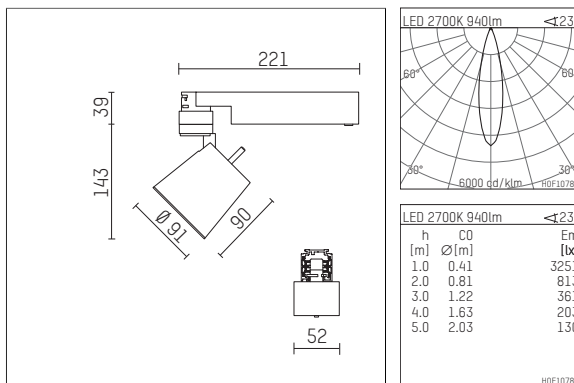

112 243 12 910 | white

gin.o 2
spotlight
LED | 14 W 2700 K

- spotlight gin.o 2
- with 3 circuit universal adapter
- for Hoffmeister control.x tracks
- circuit selection is possible while adapter is inserted into the track
- passive thermo management
- with LED 1060 lm
- colour temperature: 2700 K
- colour rendering index: CRI >90
- L90 / B10 (50.000h)
- SDCM < 2
- net luminous flux: 940 lm
- total load: 14 W
- luminous efficacy: 67,1 lm/W
- rotationsymmetrical light distribution, medium
- beam angle: 25 °
- LED power unit integrated in adapter, electronic (POTI), 220-240 V, 0/50/60 Hz
- amplitude dimming
- adapter with integrated potentiometer
- dimming range: 100-1,4 %
- housing of die cast aluminium
- adapter of fibreglass reinforced thermoplastic
- safety glass, clear
- length: 221 mm, width: 52 mm, height: 182 mm
- rotatable 360°, 90° tilttable
- weight: 1,09 kg
- protection rating: IP20
- protection class I
- 5 years Hoffmeister warranty
- Made in Germany
- maximum ambient temperature: 35 ° C
- certificates: manufactured according to DIN VDE 0711 / EN 60598, CE
- colour: white (RAL9016)
- 112 243 12 910

- Overview of accessories on the following page / s

112 243 12 910

accessory

Optional accessories

description accessory general	dimensions in mm	item number	pic.-No.
antiglare flaps for spotlights gin.a, gin.o and lo.nely size 2		103438	01
connection ring suitable for attachment of accessories for spotlights gin.a, gin.o and lo.nely size 2		103446	02
tube screen suitable for attachment of accessories for spotlights gin.a, gin.o and lo.nely size 2		103443	03
connection tube with cross louver suitable for attachment of accessories for spotlights gin.a, gin.o and lo.nely size 2		103440	04
visor suitable for attachment of accessories for spotlights gin.a, gin.o and lo.nely size 2		104749	05