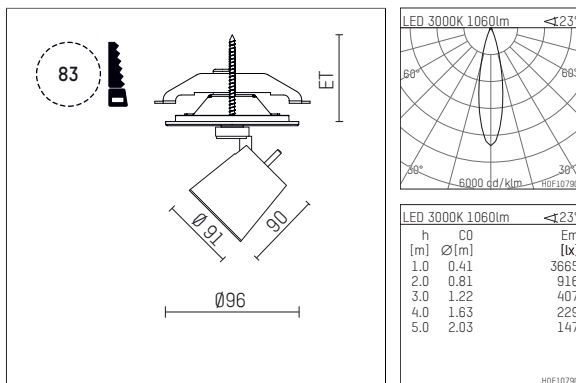

11224313 721-PA | black

gin.o 2
spotlight
LED | 14 W 3000 K

- spotlight gin.o 2
- with recessed mounting plate
- for recessed installation into wall or ceiling
- passive thermo management
- with LED 1200 lm
- colour temperature: 3000 K
- colour rendering index: CRI >90
- L90 / B10 (50.000h)
- SDCM < 2
- net luminous flux: 1060 lm
- total load: 14 W
- luminous efficacy: 75,7 lm/W
- rotationsymmetrical light distribution, medium
- beam angle: 25 °
- with external LED power unit, electronic, 220-240 V, 50/60 Hz
- Dimming with external dimmers possible (trailing-edge and leading-edge)
- power supply: supply cord with plug connection 2x5x2,5 mm², length: 360 mm
- suitable for through wiring
- housing of die cast aluminium
- safety glass, clear
- ceiling plate of die cast aluminium
- diameter: 96 mm, recessing diameter: 83 mm
- recessing depth: 63 mm, ceiling thickness: 1-45 mm
- rotatable 360°, 90° tiltable
- weight: 1,21 kg
- protection rating: IP20
- protection class I
- 5 years Hoffmeister warranty
- Made in Germany
- maximum ambient temperature: 35 ° C
- certificates: manufactured according to DIN VDE 0711 / EN 60598, CE
- colour: black
- 11224313 721-PA