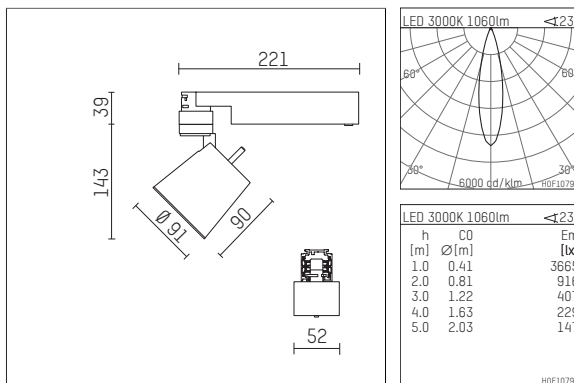

112 243 13 721 | black

gin.o 2
spotlight
LED | 14 W 3000 K

- spotlight gin.o 2
- with 3 circuit universal adapter
- for Hoffmeister control.x tracks
- circuit selection is possible while adapter is inserted into the track
- passive thermo management
- with LED 1200 lm
- colour temperature: 3000 K
- colour rendering index: CRI >90
- L90 / B10 (50.000h)
- SDCM < 2
- net luminous flux: 1060 lm
- total load: 14 W
- luminous efficacy: 75,7 lm/W
- rotationsymmetrical light distribution, medium
- beam angle: 25 °
- LED power unit integrated in adapter, electronic (POTI), 220-240 V, 0/50/60 Hz
- amplitude dimming
- adapter with integrated potentiometer
- dimming range: 100-1,4 %
- housing of die cast aluminium
- adapter of fibreglass reinforced thermoplastic
- safety glass, clear
- length: 221 mm, width: 52 mm, height: 182 mm
- rotatable 360°, 90° tilttable
- weight: 1,09 kg
- protection rating: IP20
- protection class I
- 5 years Hoffmeister warranty
- Made in Germany
- maximum ambient temperature: 35 ° C
- certificates: manufactured according to DIN VDE 0711 / EN 60598, CE
- colour: black
- 112 243 13 721