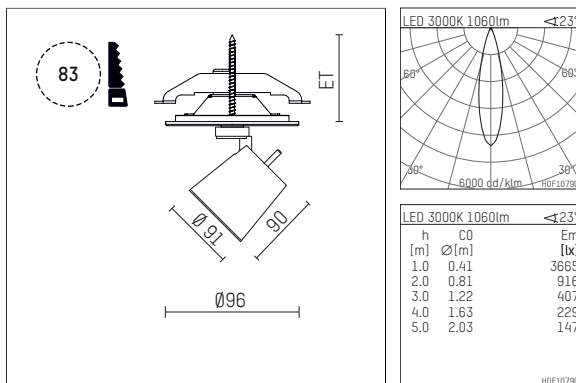

11224313 906-PA | silver

gin.o 2
spotlight
LED | 14 W 3000 K

- spotlight gin.o 2
- with recessed mounting plate
- for recessed installation into wall or ceiling
- passive thermo management
- with LED 1200 lm
- colour temperature: 3000 K
- colour rendering index: CRI >90
- L90 / B10 (50.000h)
- SDCM < 2
- net luminous flux: 1060 lm
- total load: 14 W
- luminous efficacy: 75,7 lm/W
- rotationsymmetrical light distribution, medium
- beam angle: 25 °
- with external LED power unit, electronic, 220-240 V, 50/60 Hz
- Dimming with external dimmers possible (trailing-edge and leading-edge)
- power supply: supply cord with plug connection 2x5x2,5 mm², length: 360 mm
- suitable for through wiring
- housing of die cast aluminium
- safety glass, clear
- ceiling plate of die cast aluminium
- diameter: 96 mm, recessing diameter: 83 mm
- recessing depth: 63 mm, ceiling thickness: 1-45 mm
- rotatable 360°, 90° tiltable
- weight: 1,21 kg
- protection rating: IP20
- protection class I
- 5 years Hoffmeister warranty
- Made in Germany
- maximum ambient temperature: 35 ° C
- certificates: manufactured according to DIN VDE 0711 / EN 60598, CE
- colour: silver
- 11224313 906-PA