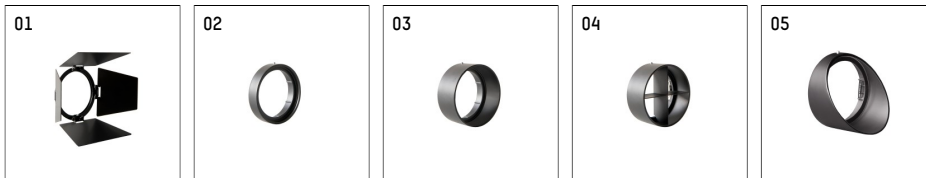

112 243 13 906

accessory

Optional accessories

description accessory general	dimensions in mm	item number	pic.-No.
antiglare flaps for spotlights gin.a, gin.o and lo.nely size 2		103438	01
connection ring suitable for attachment of accessories for spotlights gin.a, gin.o and lo.nely size 2		103445	02
tube screen suitable for attachment of accessories for spotlights gin.a, gin.o and lo.nely size 2		103442	03
connection tube with cross louver suitable for attachment of accessories for spotlights gin.a, gin.o and lo.nely size 2		103439	04
visor suitable for attachment of accessories for spotlights gin.a, gin.o and lo.nely size 2		104748	05

Additional optional accessory components

description accessory general	dimensions in mm	item number	pic.-No.
soft.shape lens for spotlights gin.a, gin.o and lo.nely size 2	Ø: 74	104228	01
soft.spot lens for spotlights gin.a, gin.o and lo.nely size 2	Ø: 74	103461	01
sculpture lens for spotlights gin.a, gin.o and lo.nely size 2	Ø: 74	103460	02
prismatic glass for spotlights gin.a, gin.o and lo.nely size 2	Ø: 74	104915	03
honeycomb louver for spotlights gin.a, gin.o and lo.nely size 2		103448	04
Dichroitic conversion filter daylight filter, conversion from 3000K to 5000K for spotlights gin.a, gin.o and lo.nely size 2	Ø: 74	103459	05
Dichroitic conversion filter neutral filter, conversion from 3000K to 4000K for spotlights gin.a, gin.o and lo.nely size 2	Ø: 74	103458	06
Dichroitic conversion filter warm tone filter, conversion from 3000K to 2400K for spotlights gin.a, gin.o and lo.nely size 2	Ø: 74	103457	07