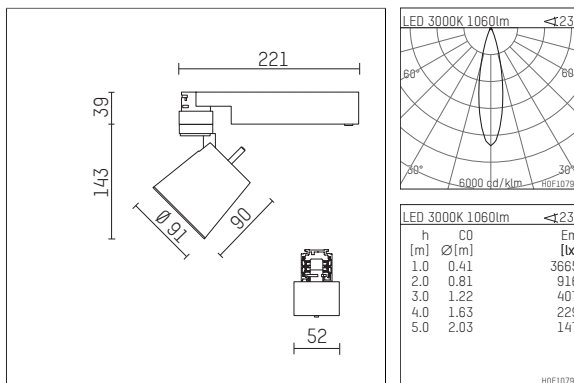

112 243 13 906 | silver

gin.o 2
spotlight
LED | 14 W 3000 K

- spotlight gin.o 2
- with 3 circuit universal adapter
- for Hoffmeister control.x tracks
- circuit selection is possible while adapter is inserted into the track
- passive thermo management
- with LED 1200 lm
- colour temperature: 3000 K
- colour rendering index: CRI >90
- L90 / B10 (50.000h)
- SDCM < 2
- net luminous flux: 1060 lm
- total load: 14 W
- luminous efficacy: 75,7 lm/W
- rotationsymmetrical light distribution, medium
- beam angle: 25 °
- LED power unit integrated in adapter, electronic (POTI), 220-240 V, 0/50/60 Hz
- amplitude dimming
- adapter with integrated potentiometer
- dimming range: 100-1,4 %
- housing of die cast aluminium
- adapter of fibreglass reinforced thermoplastic
- safety glass, clear
- length: 221 mm, width: 52 mm, height: 182 mm
- rotatable 360°, 90° tiltable
- weight: 1,09 kg
- protection rating: IP20
- protection class I
- 5 years Hoffmeister warranty
- Made in Germany
- maximum ambient temperature: 35 ° C
- certificates: manufactured according to DIN VDE 0711 / EN 60598, CE
- colour: silver
- 112 243 13 906

- Overview of accessories on the following page / s

112 243 13 906

accessory

Optional accessories

description accessory general	dimensions in mm	item number	pic.-No.
antiglare flaps for spotlights gin.a, gin.o and lo.nely size 2		103438	01
connection ring suitable for attachment of accessories for spotlights gin.a, gin.o and lo.nely size 2		103445	02
tube screen suitable for attachment of accessories for spotlights gin.a, gin.o and lo.nely size 2		103442	03
connection tube with cross louver suitable for attachment of accessories for spotlights gin.a, gin.o and lo.nely size 2		103439	04
visor suitable for attachment of accessories for spotlights gin.a, gin.o and lo.nely size 2		104748	05