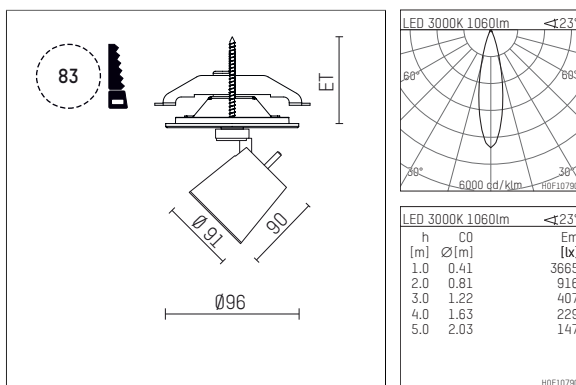

11224313 910-PA | white

gin.o 2
spotlight
LED | 14 W 3000 K

- spotlight gin.o 2
- with recessed mounting plate
- for recessed installation into wall or ceiling
- passive thermo management
- with LED 1200 lm
- colour temperature: 3000 K
- colour rendering index: CRI >90
- L90 / B10 (50.000h)
- SDCM < 2
- net luminous flux: 1060 lm
- total load: 14 W
- luminous efficacy: 75,7 lm/W
- rotationsymmetrical light distribution, medium
- beam angle: 25 °
- with external LED power unit, electronic, 220-240 V, 50/60 Hz
- Dimming with external dimmers possible (trailing-edge and leading-edge)
- power supply: supply cord with plug connection 2x5x2,5 mm², length: 360 mm
- suitable for through wiring
- housing of die cast aluminium
- safety glass, clear
- ceiling plate of die cast aluminium
- diameter: 96 mm, recessing diameter: 83 mm
- recessing depth: 63 mm, ceiling thickness: 1-45 mm
- rotatable 360°, 90° tiltable
- weight: 1,21 kg
- protection rating: IP20
- protection class I
- 5 years Hoffmeister warranty
- Made in Germany
- maximum ambient temperature: 35 ° C
- certificates: manufactured according to DIN VDE 0711 / EN 60598, CE
- colour: white (RAL9016)
- 11224313 910-PA