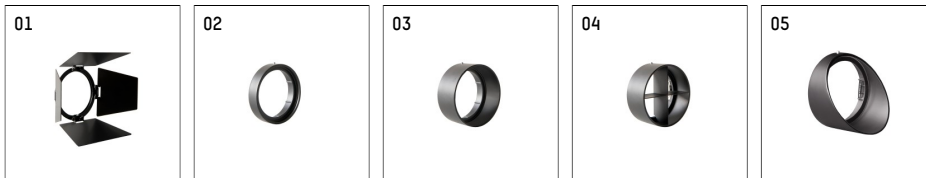

112 243 13 910

accessory

Optional accessories

description accessory general	dimensions in mm	item number	pic.-No.
antiglare flaps for spotlights gin.a, gin.o and lo.nely size 2		103438	01
connection ring suitable for attachment of accessories for spotlights gin.a, gin.o and lo.nely size 2		103446	02
tube screen suitable for attachment of accessories for spotlights gin.a, gin.o and lo.nely size 2		103443	03
connection tube with cross louver suitable for attachment of accessories for spotlights gin.a, gin.o and lo.nely size 2		103440	04
visor suitable for attachment of accessories for spotlights gin.a, gin.o and lo.nely size 2		104749	05

Additional optional accessory components

description accessory general	dimensions in mm	item number	pic.-No.
soft.shape lens for spotlights gin.a, gin.o and lo.nely size 2	Ø: 74	104228	01
soft.spot lens for spotlights gin.a, gin.o and lo.nely size 2	Ø: 74	103461	01
sculpture lens for spotlights gin.a, gin.o and lo.nely size 2	Ø: 74	103460	02
prismatic glass for spotlights gin.a, gin.o and lo.nely size 2	Ø: 74	104915	03
honeycomb louver for spotlights gin.a, gin.o and lo.nely size 2		103448	04
Dichroitic conversion filter daylight filter, conversion from 3000K to 5000K for spotlights gin.a, gin.o and lo.nely size 2	Ø: 74	103459	05
Dichroitic conversion filter neutral filter, conversion from 3000K to 4000K for spotlights gin.a, gin.o and lo.nely size 2	Ø: 74	103458	06
Dichroitic conversion filter warm tone filter, conversion from 3000K to 2400K for spotlights gin.a, gin.o and lo.nely size 2	Ø: 74	103457	07