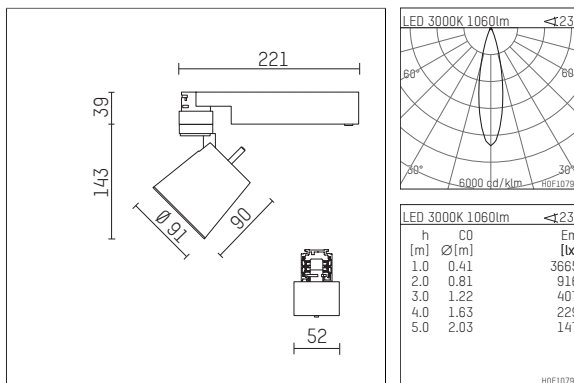

112 243 13 910 | white

gin.o 2
spotlight
LED | 14 W 3000 K

- spotlight gin.o 2
- with 3 circuit universal adapter
- for Hoffmeister control.x tracks
- circuit selection is possible while adapter is inserted into the track
- passive thermo management
- with LED 1200 lm
- colour temperature: 3000 K
- colour rendering index: CRI >90
- L90 / B10 (50.000h)
- SDCM < 2
- net luminous flux: 1060 lm
- total load: 14 W
- luminous efficacy: 75,7 lm/W
- rotationsymmetrical light distribution, medium
- beam angle: 25 °
- LED power unit integrated in adapter, electronic (POTI), 220-240 V, 0/50/60 Hz
- amplitude dimming
- adapter with integrated potentiometer
- dimming range: 100-1,4 %
- housing of die cast aluminium
- adapter of fibreglass reinforced thermoplastic
- safety glass, clear
- length: 221 mm, width: 52 mm, height: 182 mm
- rotatable 360°, 90° tiltable
- weight: 1,09 kg
- protection rating: IP20
- protection class I
- 5 years Hoffmeister warranty
- Made in Germany
- maximum ambient temperature: 35 ° C
- certificates: manufactured according to DIN VDE 0711 / EN 60598, CE
- colour: white (RAL9016)
- 112 243 13 910

- Overview of accessories on the following page / s

112 243 13 910

accessory

Optional accessories

| description accessory general | dimensions in mm | item number | pic.-No. |
|---|------------------|-------------|----------|
| antiglare flaps for spotlights gin.a, gin.o and lo.nely size 2 | | 103438 | 01 |
| connection ring suitable for attachment of accessories for spotlights gin.a, gin.o and lo.nely size 2 | | 103446 | 02 |
| tube screen suitable for attachment of accessories for spotlights gin.a, gin.o and lo.nely size 2 | | 103443 | 03 |
| connection tube with cross louver suitable for attachment of accessories for spotlights gin.a, gin.o and lo.nely size 2 | | 103440 | 04 |
| visor suitable for attachment of accessories for spotlights gin.a, gin.o and lo.nely size 2 | | 104749 | 05 |