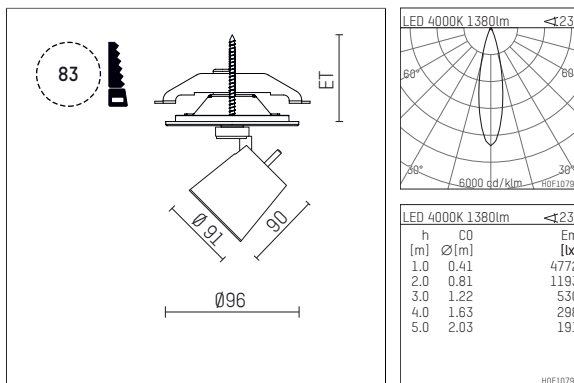

11224314 721-PA | black

gin.o 2
spotlight
LED | 14 W 4000 K

- spotlight gin.o 2
- with recessed mounting plate
- for recessed installation into wall or ceiling
- passive thermo management
- with LED 1560 lm
- colour temperature: 4000 K
- colour rendering index: CRI >80
- L90 / B10 (50.000h)
- SDCM < 2
- net luminous flux: 1380 lm
- total load: 14 W
- luminous efficacy: 98,6 lm/W
- rotationsymmetrical light distribution, medium
- beam angle: 25 °
- with external LED power unit, electronic, 220-240 V, 50/60 Hz
- Dimming with external dimmers possible (trailing-edge and leading-edge)
- power supply: supply cord with plug connection 2x5x2,5 mm², length: 360 mm
- suitable for through wiring
- housing of die cast aluminium
- safety glass, clear
- ceiling plate of die cast aluminium
- diameter: 96 mm, recessing diameter: 83 mm
- recessing depth: 63 mm, ceiling thickness: 1-45 mm
- rotatable 360°, 90° tiltable
- weight: 1,21 kg
- protection rating: IP20
- protection class I
- 5 years Hoffmeister warranty
- Made in Germany
- maximum ambient temperature: 35 ° C
- certificates: manufactured according to DIN VDE 0711 / EN 60598, CE
- colour: black
- 11224314 721-PA