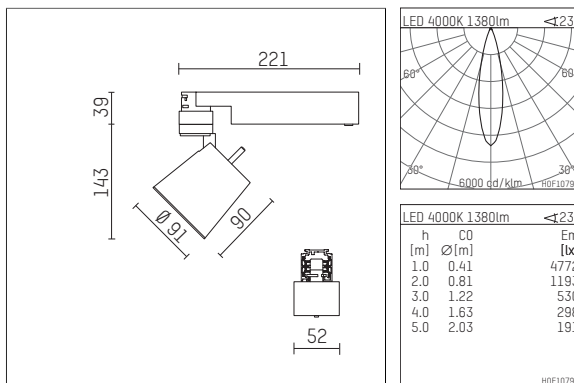

112 243 14 721 | black

gin.o 2
spotlight
LED | 14 W 4000 K

- spotlight gin.o 2
- with 3 circuit universal adapter
- for Hoffmeister control.x tracks
- circuit selection is possible while adapter is inserted into the track
- passive thermo management
- with LED 1560 lm
- colour temperature: 4000 K
- colour rendering index: CRI >80
- L90 / B10 (50.000h)
- SDCM < 2
- net luminous flux: 1380 lm
- total load: 14 W
- luminous efficacy: 98,6 lm/W
- rotationsymmetrical light distribution, medium
- beam angle: 25 °
- LED power unit integrated in adapter, electronic (POTI), 220-240 V, 0/50/60 Hz
- amplitude dimming
- adapter with integrated potentiometer
- dimming range: 100-1,4 %
- housing of die cast aluminium
- adapter of fibreglass reinforced thermoplastic
- safety glass, clear
- length: 221 mm, width: 52 mm, height: 182 mm
- rotatable 360°, 90° tilttable
- weight: 1,09 kg
- protection rating: IP20
- protection class I
- 5 years Hoffmeister warranty
- Made in Germany
- maximum ambient temperature: 35 ° C
- certificates: manufactured according to DIN VDE 0711 / EN 60598, CE
- colour: black
- 112 243 14 721