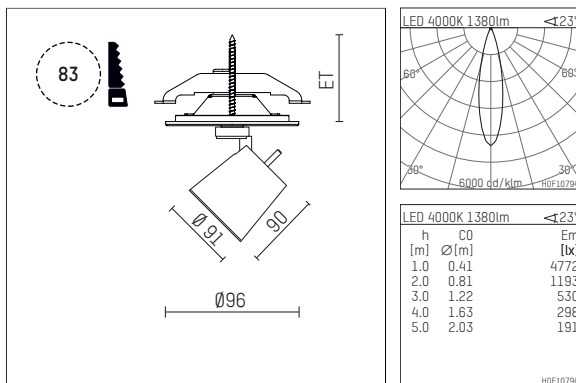

11224314 906-PA | silver

gin.o 2
spotlight
LED | 14 W 4000 K

- spotlight gin.o 2
- with recessed mounting plate
- for recessed installation into wall or ceiling
- passive thermo management
- with LED 1560 lm
- colour temperature: 4000 K
- colour rendering index: CRI >80
- L90 / B10 (50.000h)
- SDCM < 2
- net luminous flux: 1380 lm
- total load: 14 W
- luminous efficacy: 98,6 lm/W
- rotationsymmetrical light distribution, medium
- beam angle: 25 °
- with external LED power unit, electronic, 220-240 V, 50/60 Hz
- Dimming with external dimmers possible (trailing-edge and leading-edge)
- power supply: supply cord with plug connection 2x5x2,5 mm², length: 360 mm
- suitable for through wiring
- housing of die cast aluminium
- safety glass, clear
- ceiling plate of die cast aluminium
- diameter: 96 mm, recessing diameter: 83 mm
- recessing depth: 63 mm, ceiling thickness: 1-45 mm
- rotatable 360°, 90° tiltable
- weight: 1,21 kg
- protection rating: IP20
- protection class I
- 5 years Hoffmeister warranty
- Made in Germany
- maximum ambient temperature: 35 ° C
- certificates: manufactured according to DIN VDE 0711 / EN 60598, CE
- colour: silver
- 11224314 906-PA