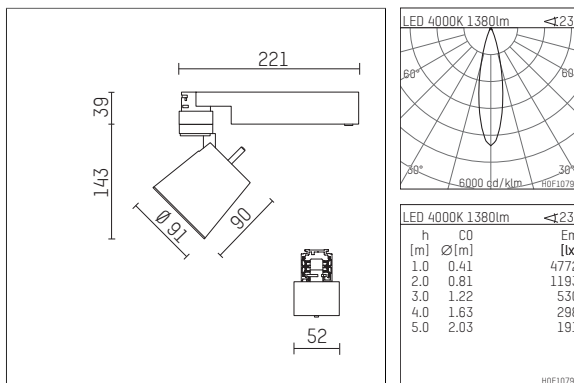

**112 243 14 906 | silver**

gin.o 2  
spotlight  
LED | 14 W 4000 K

- spotlight gin.o 2
- with 3 circuit universal adapter
- for Hoffmeister control.x tracks
- circuit selection is possible while adapter is inserted into the track
- passive thermo management
- with LED 1560 lm
- colour temperature: 4000 K
- colour rendering index: CRI >80
- L90 / B10 (50.000h)
- SDCM < 2
- net luminous flux: 1380 lm
- total load: 14 W
- luminous efficacy: 98,6 lm/W
- rotationsymmetrical light distribution, medium
- beam angle: 25 °
- LED power unit integrated in adapter, electronic (POTI), 220-240 V, 0/50/60 Hz
- amplitude dimming
- adapter with integrated potentiometer
- dimming range: 100-1,4 %
- housing of die cast aluminium
- adapter of fibreglass reinforced thermoplastic
- safety glass, clear
- length: 221 mm, width: 52 mm, height: 182 mm
- rotatable 360°, 90° tiltable
- weight: 1,09 kg
- protection rating: IP20
- protection class I
- 5 years Hoffmeister warranty
- Made in Germany
- maximum ambient temperature: 35 ° C
- certificates: manufactured according to DIN VDE 0711 / EN 60598, CE
- colour: silver
- 112 243 14 906

## Optional accessories

description accessory general	dimensions in mm	item number	pic.-No.
antiglare flaps for spotlights gin.a, gin.o and lo.nely size 2		103438	01
connection ring suitable for attachment of accessories for spotlights gin.a, gin.o and lo.nely size 2		103445	02
tube screen suitable for attachment of accessories for spotlights gin.a, gin.o and lo.nely size 2		103442	03
connection tube with cross louver suitable for attachment of accessories for spotlights gin.a, gin.o and lo.nely size 2		103439	04
visor suitable for attachment of accessories for spotlights gin.a, gin.o and lo.nely size 2		104748	05