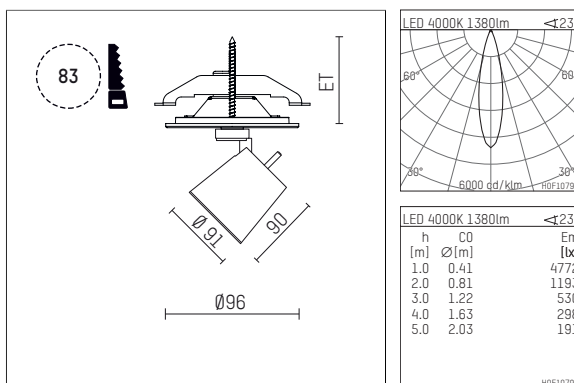

11224314 910-PA | white

gin.o 2
spotlight
LED | 14 W 4000 K

- spotlight gin.o 2
- with recessed mounting plate
- for recessed installation into wall or ceiling
- passive thermo management
- with LED 1560 lm
- colour temperature: 4000 K
- colour rendering index: CRI >80
- L90 / B10 (50.000h)
- SDCM < 2
- net luminous flux: 1380 lm
- total load: 14 W
- luminous efficacy: 98,6 lm/W
- rotationsymmetrical light distribution, medium
- beam angle: 25 °
- with external LED power unit, electronic, 220-240 V, 50/60 Hz
- Dimming with external dimmers possible (trailing-edge and leading-edge)
- power supply: supply cord with plug connection 2x5x2,5 mm², length: 360 mm
- suitable for through wiring
- housing of die cast aluminium
- safety glass, clear
- ceiling plate of die cast aluminium
- diameter: 96 mm, recessing diameter: 83 mm
- recessing depth: 63 mm, ceiling thickness: 1-45 mm
- rotatable 360°, 90° tiltable
- weight: 1,21 kg
- protection rating: IP20
- protection class I
- 5 years Hoffmeister warranty
- Made in Germany
- maximum ambient temperature: 35 ° C
- certificates: manufactured according to DIN VDE 0711 / EN 60598, CE
- colour: white (RAL9016)
- 11224314 910-PA